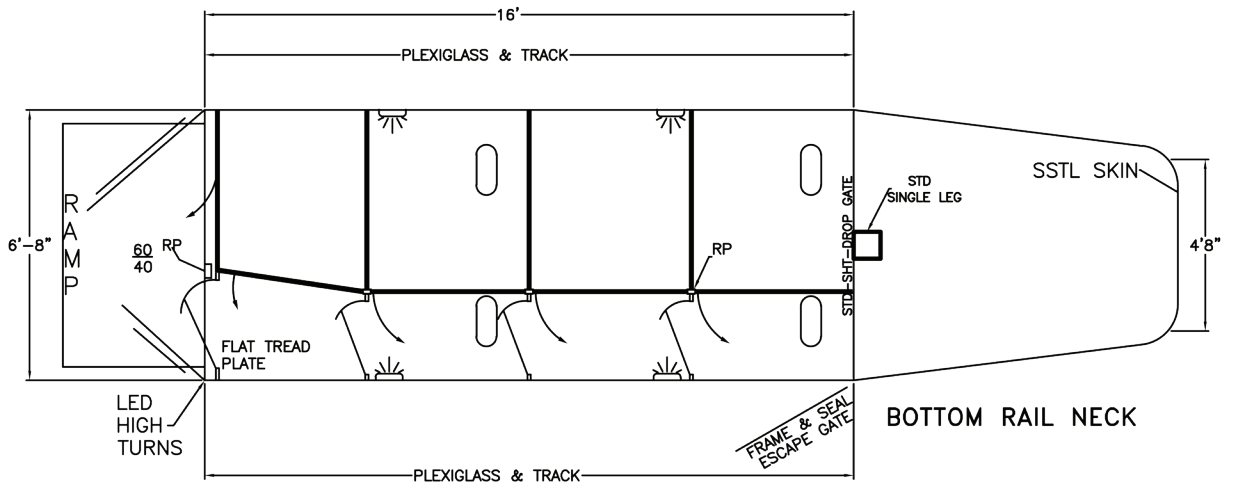

LIVESTOCK FLOOR PLANS

LENGTH: 16' WIDTH: 6'8" HEIGHT: 6'

\*SHOWN WITH OPTIONAL EQUIPMENT