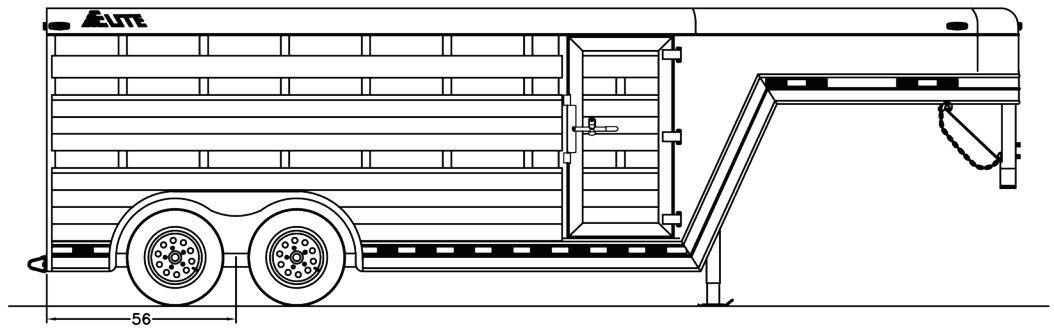

LIVESTOCK FLOOR PLANS

LENGTH: 16' WIDTH: 6'8" HEIGHT: 6'

\*SHOWN WITH OPTIONAL EQUIPMENT