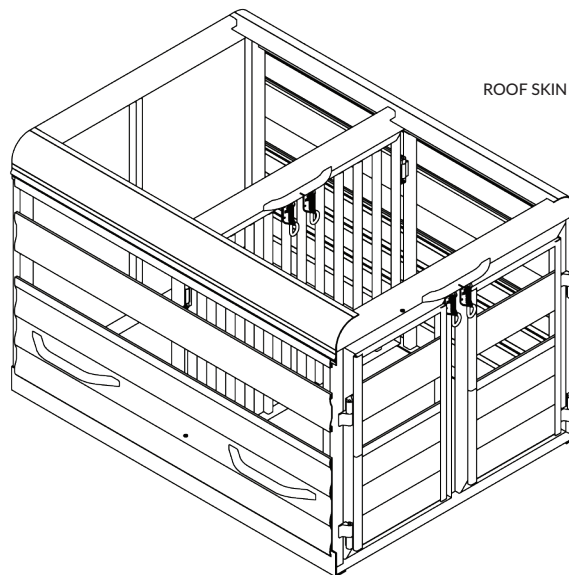

ROOF SKIN NOT SHOWN

LENGTH: 65" WIDTH: 48" HEIGHT: 43"

*SHOWN WITH OPTIONAL DOUBLE CENTER GATE PARTITION

LIVESTOCK BOX FLOOR PLANS