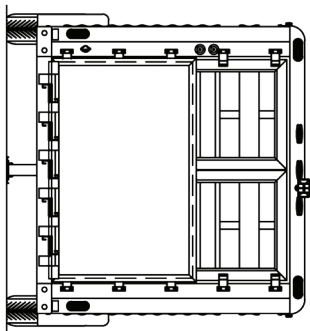

8 HORSE

HORSE TRAILER FLOOR PLANS

LENGTH: 24' WIDTH: 8' HEIGHT: 7'

\*SHOWN WITH OPTIONAL EQUIPMENT