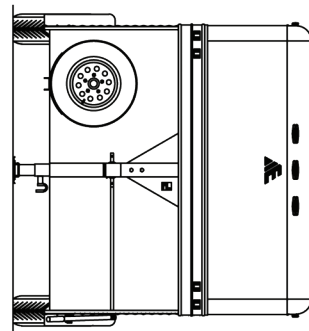

8 HORSE

HORSE TRAILER FLOOR PLANS

LENGTH: 24' WIDTH: 8' HEIGHT: 7'

\*SHOWN WITH OPTIONAL EQUIPMENT