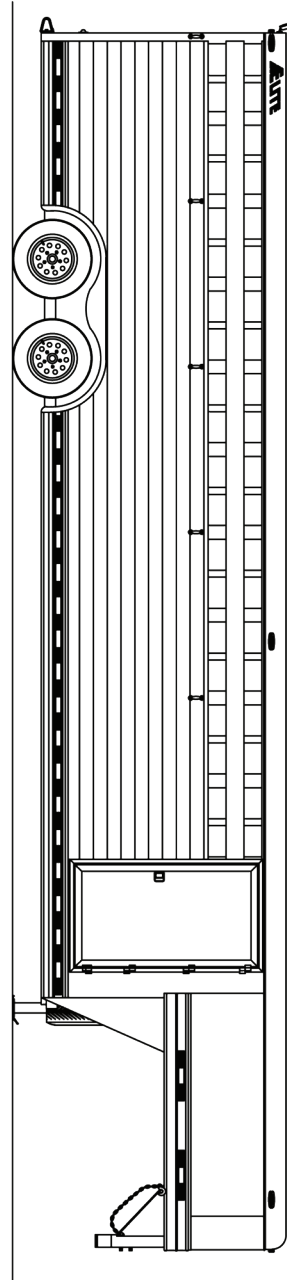

10 HORSE

HORSE TRAILER FLOOR PLANS

LENGTH: 29' WIDTH: 8' HEIGHT: 7'

*SHOWN WITH OPTIONAL EQUIPMENT