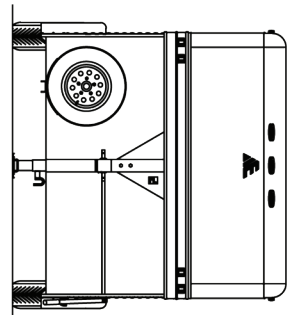

10 HORSE

HORSE TRAILER FLOOR PLANS

LENGTH: 29' WIDTH: 8' HEIGHT: 7'

*SHOWN WITH OPTIONAL EQUIPMENT