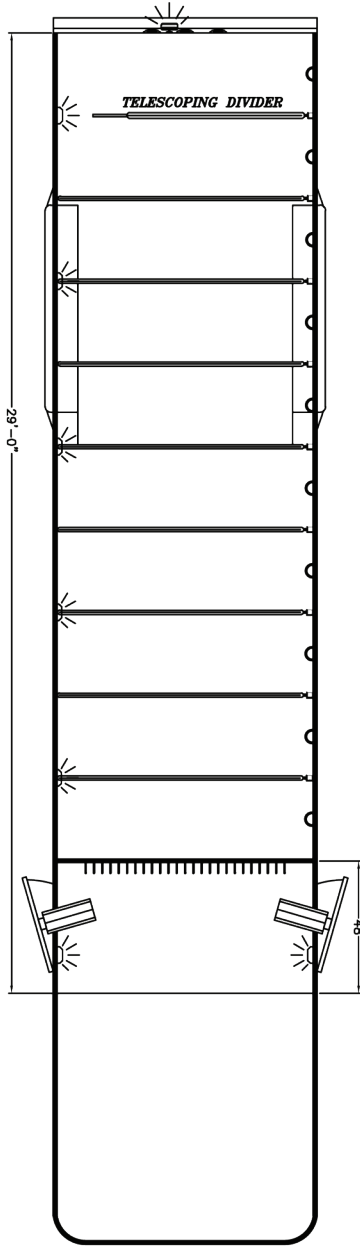

10 HORSE

HORSE TRAILER FLOOR PLANS

LENGTH: 29' WIDTH: 8' HEIGHT: 7'

*SHOWN WITH OPTIONAL EQUIPMENT