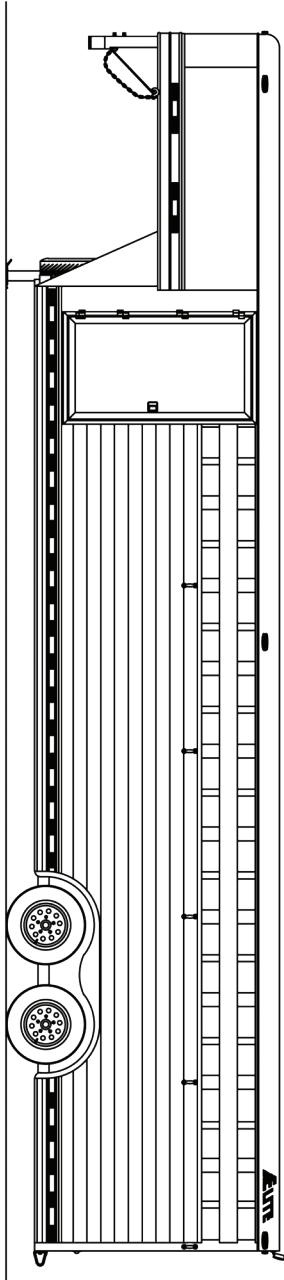

10 HORSE

HORSE TRAILER FLOOR PLANS

LENGTH: 29' WIDTH: 8' HEIGHT: 7'

*SHOWN WITH OPTIONAL EQUIPMENT