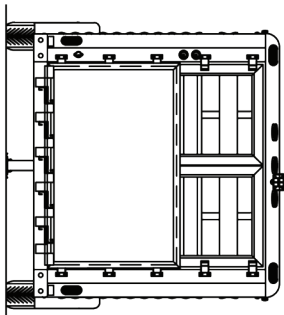

10 HORSE

HORSE TRAILER FLOOR PLANS

LENGTH: 29' WIDTH: 8' HEIGHT: 7'

*SHOWN WITH OPTIONAL EQUIPMENT