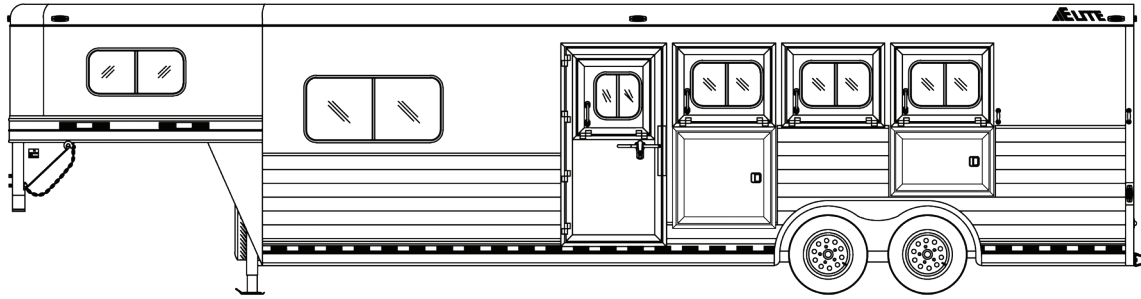

4 HORSE - 8'8" LIVING QUARTERS SHELL

HORSE TRAILER FLOOR PLANS

LENGTH: 26' WIDTH: 8' HEIGHT: 7' 6"

*INTERIOR COMPANY, SPECIFICATIONS & OPTIONS MAY VARY BASED ON DEALERSHIP