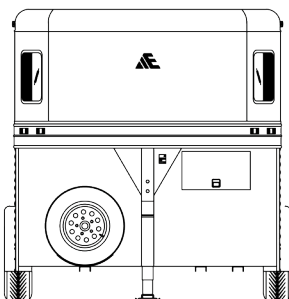

4 HORSE - 8'8" LIVING QUARTERS SHELL

HORSE TRAILER FLOOR PLANS

LENGTH: 26' WIDTH: 8' HEIGHT: 7' 6"

*INTERIOR COMPANY, SPECIFICATIONS & OPTIONS MAY VARY BASED ON DEALERSHIP