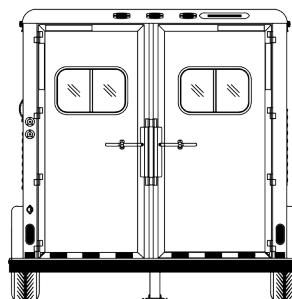

4 HORSE - 8'8" LIVING QUARTERS SHELL

HORSE TRAILER FLOOR PLANS

LENGTH: 26' WIDTH: 8' HEIGHT: 7' 6"

*INTERIOR COMPANY, SPECIFICATIONS & OPTIONS MAY VARY BASED ON DEALERSHIP