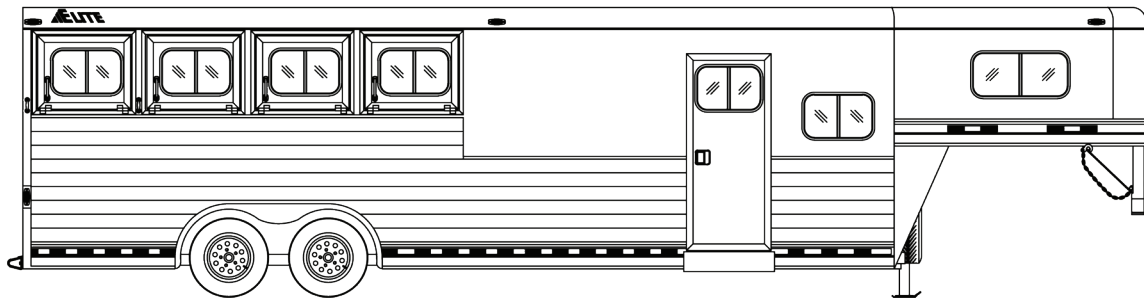

4 HORSE - 8'8" LIVING QUARTERS SHELL

HORSE TRAILER FLOOR PLANS

LENGTH: 26' WIDTH: 8' HEIGHT: 7' 6"

*INTERIOR COMPANY, SPECIFICATIONS & OPTIONS MAY VARY BASED ON DEALERSHIP