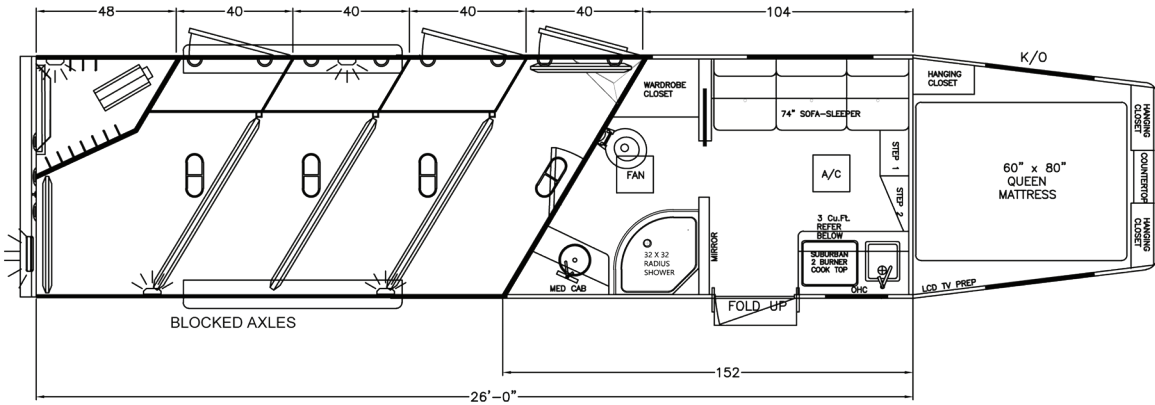

4 HORSE - 8'8" LIVING QUARTERS SHELL

HORSE TRAILER FLOOR PLANS

LENGTH: 26' WIDTH: 8' HEIGHT: 7' 6"

*INTERIOR COMPANY, SPECIFICATIONS & OPTIONS MAY VARY BASED ON DEALERSHIP