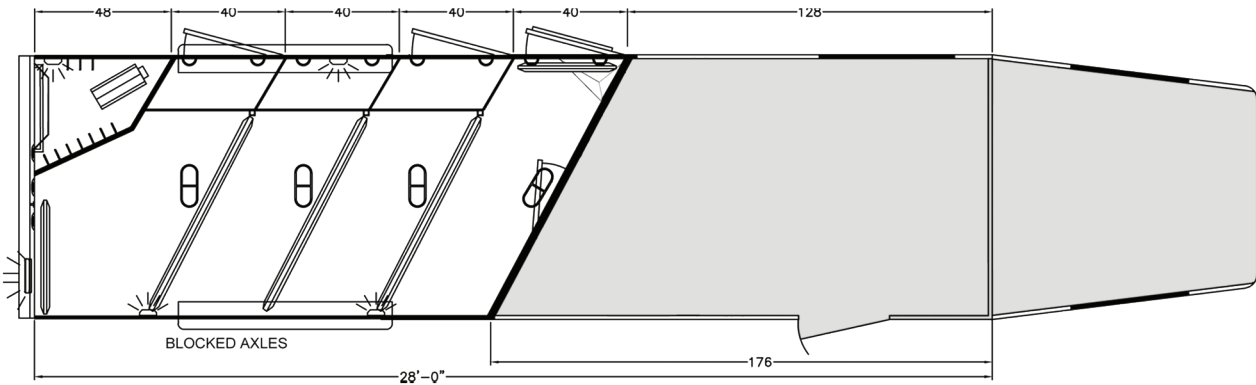

4 HORSE - 10'8" LIVING QUARTERS SHELL

HORSE TRAILER FLOOR PLANS

LENGTH: 28' WIDTH: 8' HEIGHT: 7' 6"

*INTERIOR COMPANY, SPECIFICATIONS & OPTIONS MAY VARY BASED ON DEALERSHIP