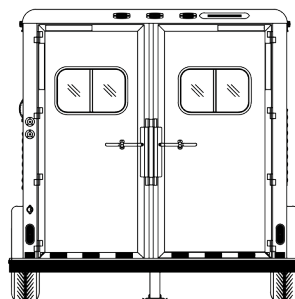

4 HORSE - 10'8" LIVING QUARTERS SHELL

HORSE TRAILER FLOOR PLANS

LENGTH: 28' WIDTH: 8' HEIGHT: 7' 6"

*INTERIOR COMPANY, SPECIFICATIONS & OPTIONS MAY VARY BASED ON DEALERSHIP