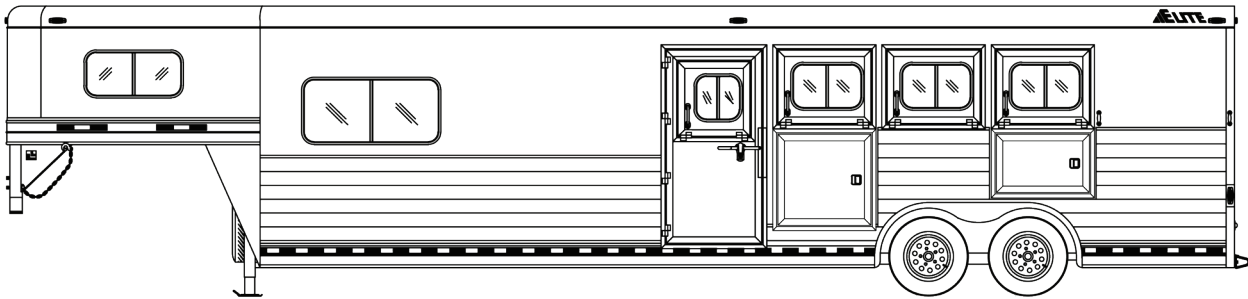

4 HORSE - 10'8" LIVING QUARTERS SHELL

HORSE TRAILER FLOOR PLANS

LENGTH: 28' WIDTH: 8' HEIGHT: 7' 6"

*INTERIOR COMPANY, SPECIFICATIONS & OPTIONS MAY VARY BASED ON DEALERSHIP