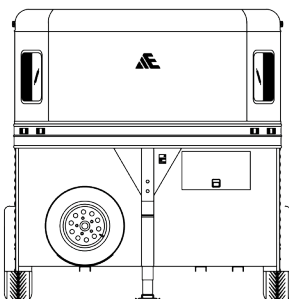

4 HORSE - 10'8" LIVING QUARTERS SHELL

HORSE TRAILER FLOOR PLANS

LENGTH: 28' WIDTH: 8' HEIGHT: 7' 6"

*INTERIOR COMPANY, SPECIFICATIONS & OPTIONS MAY VARY BASED ON DEALERSHIP