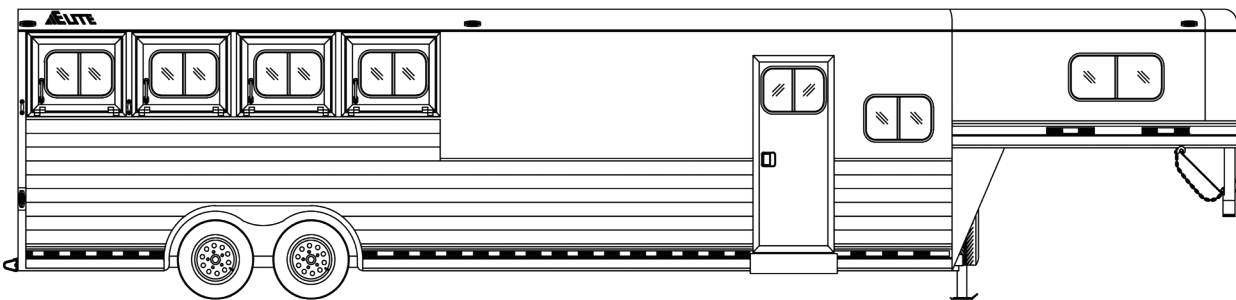

4 HORSE - 10'8" LIVING QUARTERS SHELL

HORSE TRAILER FLOOR PLANS

LENGTH: 28' WIDTH: 8' HEIGHT: 7' 6"

*INTERIOR COMPANY, SPECIFICATIONS & OPTIONS MAY VARY BASED ON DEALERSHIP