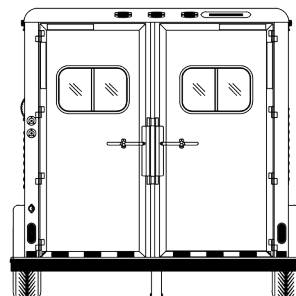

3 HORSE - 8'8" LIVING QUARTERS

HORSE TRAILER FLOOR PLANS

LENGTH: 22' 8" WIDTH: 8' HEIGHT: 7' 6"

*INTERIOR COMPANY, SPECIFICATIONS & OPTIONS MAY VARY BASED ON DEALERSHIP