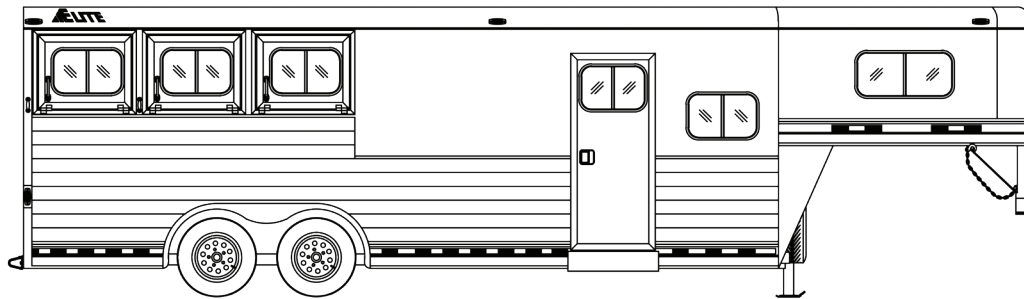

3 HORSE - 8'8" LIVING QUARTERS

HORSE TRAILER FLOOR PLANS

LENGTH: 22' 8" WIDTH: 8' HEIGHT: 7' 6"

*INTERIOR COMPANY, SPECIFICATIONS & OPTIONS MAY VARY BASED ON DEALERSHIP