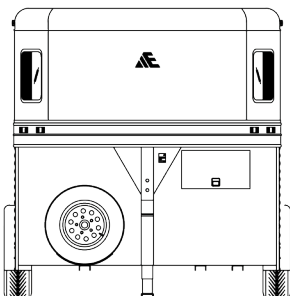

3 HORSE - 8'8" LIVING QUARTERS

HORSE TRAILER FLOOR PLANS

LENGTH: 22' 8" WIDTH: 8' HEIGHT: 7' 6"

*INTERIOR COMPANY, SPECIFICATIONS & OPTIONS MAY VARY BASED ON DEALERSHIP