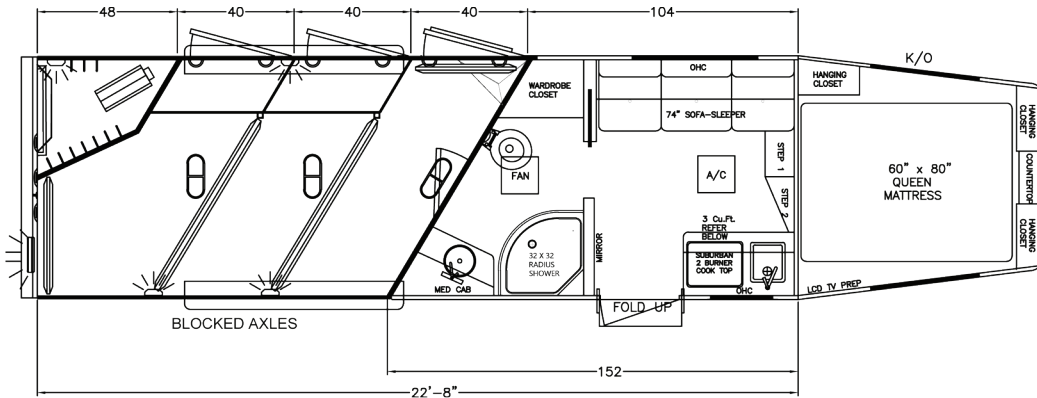

3 HORSE - 8'8" LIVING QUARTERS

HORSE TRAILER FLOOR PLANS

LENGTH: 22' 8" WIDTH: 8' HEIGHT: 7' 6"

*INTERIOR COMPANY, SPECIFICATIONS & OPTIONS MAY VARY BASED ON DEALERSHIP