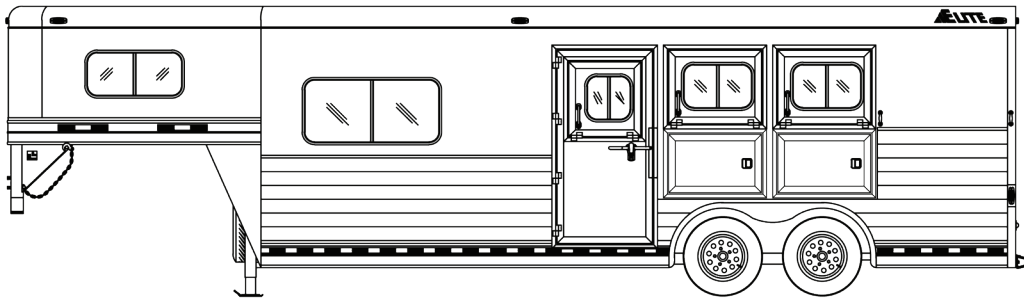

3 HORSE - 8'8" LIVING QUARTERS

HORSE TRAILER FLOOR PLANS

LENGTH: 22' 8" WIDTH: 8' HEIGHT: 7' 6"

*INTERIOR COMPANY, SPECIFICATIONS & OPTIONS MAY VARY BASED ON DEALERSHIP