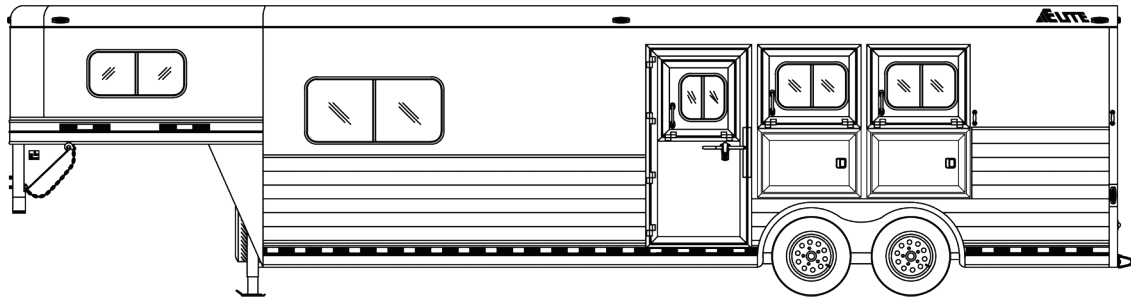

3 HORSE - 10'8" LIVING QUARTERS SHELL

HORSE TRAILER FLOOR PLANS

LENGTH: 24' 8"    WIDTH: 8'    HEIGHT: 7' 6"

\*INTERIOR COMPANY, SPECIFICATIONS & OPTIONS MAY VARY BASED ON DEALERSHIP