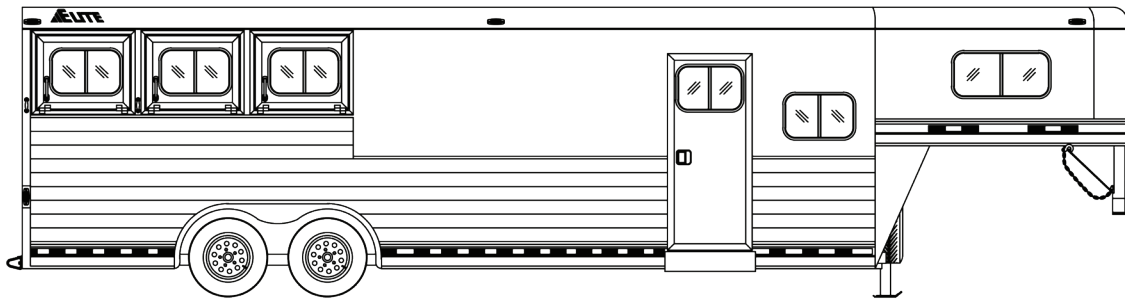

3 HORSE - 10'8" LIVING QUARTERS SHELL

HORSE TRAILER FLOOR PLANS

LENGTH: 24' 8"    WIDTH: 8'    HEIGHT: 7' 6"

\*INTERIOR COMPANY, SPECIFICATIONS & OPTIONS MAY VARY BASED ON DEALERSHIP