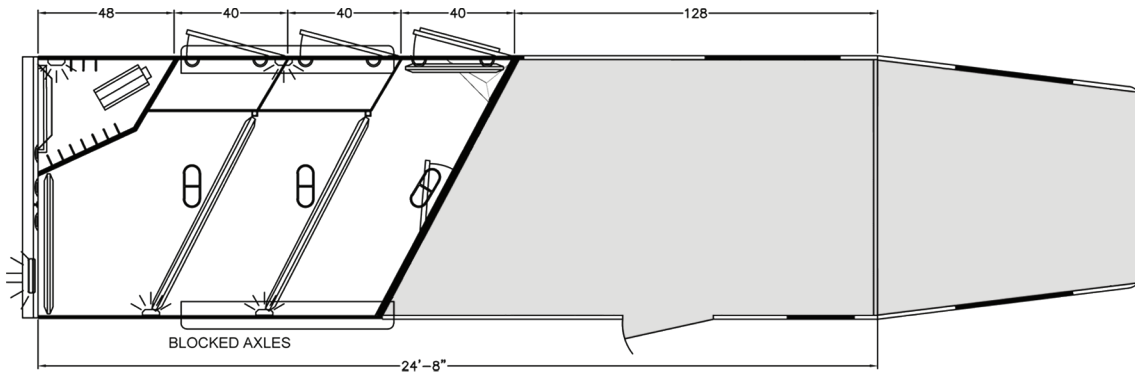

3 HORSE - 10'8" LIVING QUARTERS SHELL

HORSE TRAILER FLOOR PLANS

LENGTH: 24' 8"    WIDTH: 8'    HEIGHT: 7' 6"

\*INTERIOR COMPANY, SPECIFICATIONS & OPTIONS MAY VARY BASED ON DEALERSHIP