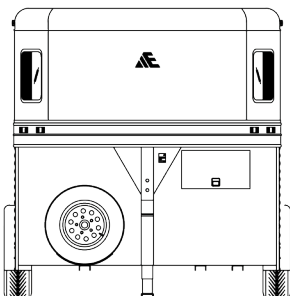

3 HORSE - 10'8" LIVING QUARTERS SHELL

HORSE TRAILER FLOOR PLANS

LENGTH: 24' 8"    WIDTH: 8'    HEIGHT: 7' 6"

\*INTERIOR COMPANY, SPECIFICATIONS & OPTIONS MAY VARY BASED ON DEALERSHIP