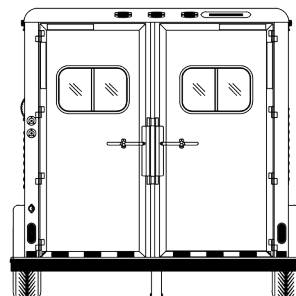

3 HORSE - 10'8" LIVING QUARTERS SHELL

HORSE TRAILER FLOOR PLANS

LENGTH: 24' 8"    WIDTH: 8'    HEIGHT: 7' 6"

\*INTERIOR COMPANY, SPECIFICATIONS & OPTIONS MAY VARY BASED ON DEALERSHIP