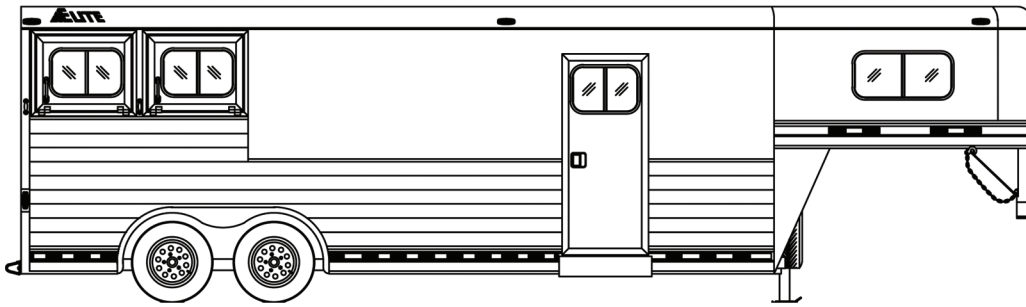

2 HORSE - 10'8" LIVING QUARTERS

HORSE TRAILER FLOOR PLANS

LENGTH: 21' 4" WIDTH: 8' HEIGHT: 7' 6"

*INTERIOR COMPANY, SPECIFICATIONS & OPTIONS MAY VARY BASED ON DEALERSHIP