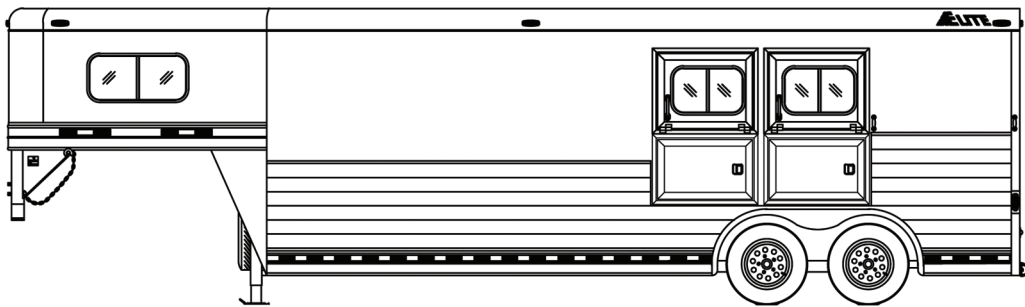

2 HORSE - 10'8" LIVING QUARTERS

HORSE TRAILER FLOOR PLANS

LENGTH: 21' 4" WIDTH: 8' HEIGHT: 7' 6"

*INTERIOR COMPANY, SPECIFICATIONS & OPTIONS MAY VARY BASED ON DEALERSHIP