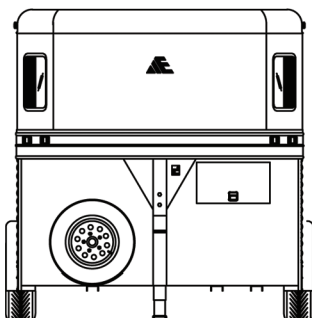

2 HORSE - 10'8" LIVING QUARTERS

HORSE TRAILER FLOOR PLANS

LENGTH: 21' 4" WIDTH: 8' HEIGHT: 7' 6"

*INTERIOR COMPANY, SPECIFICATIONS & OPTIONS MAY VARY BASED ON DEALERSHIP