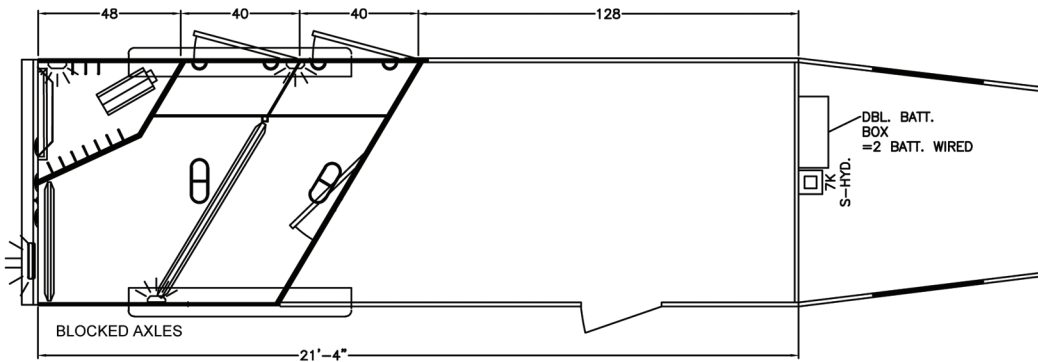

2 HORSE - 10'8" LIVING QUARTERS

HORSE TRAILER FLOOR PLANS

LENGTH: 21' 4" WIDTH: 8' HEIGHT: 7' 6"

*INTERIOR COMPANY, SPECIFICATIONS & OPTIONS MAY VARY BASED ON DEALERSHIP