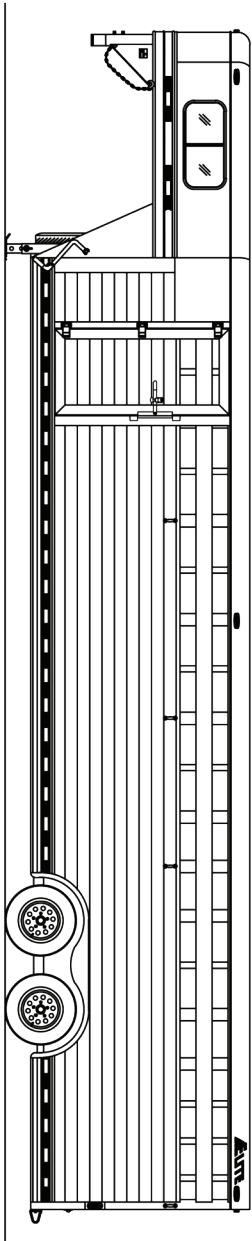

8 HORSE

HORSE TRAILER FLOOR PLANS

LENGTH: 32' WIDTH: 7' HEIGHT: 7'

*SHOWN WITH OPTIONAL EQUIPMENT