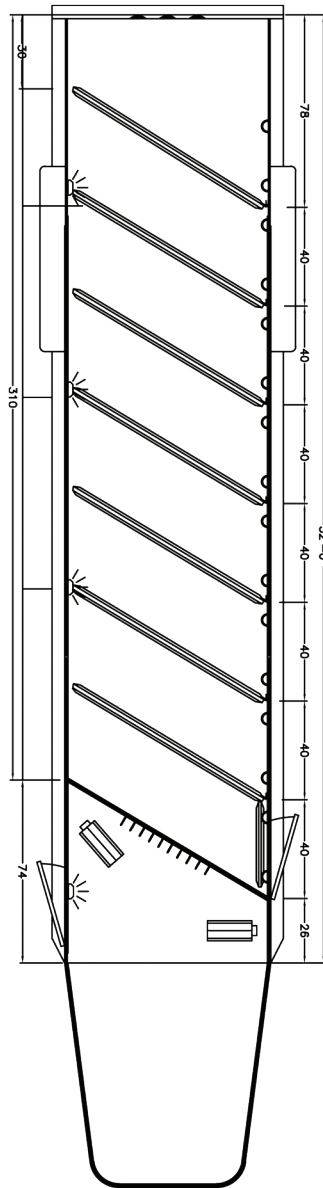

8 HORSE

HORSE TRAILER FLOOR PLANS

LENGTH: 32' WIDTH: 7' HEIGHT: 7'

*SHOWN WITH OPTIONAL EQUIPMENT