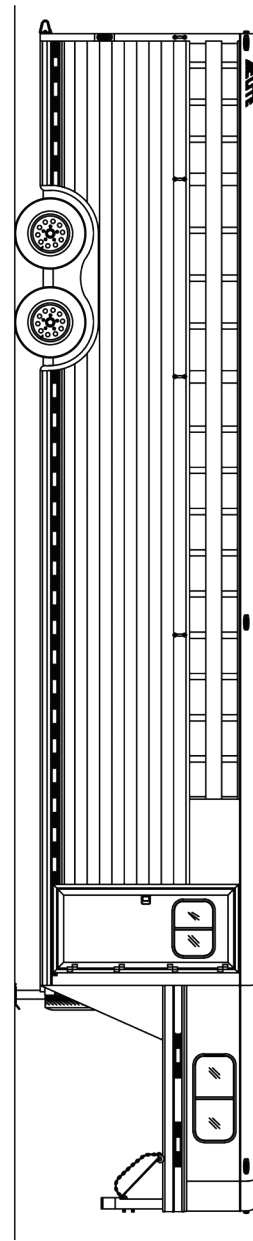

8 HORSE

HORSE TRAILER FLOOR PLANS

LENGTH: 32' WIDTH: 7' HEIGHT: 7'

*SHOWN WITH OPTIONAL EQUIPMENT