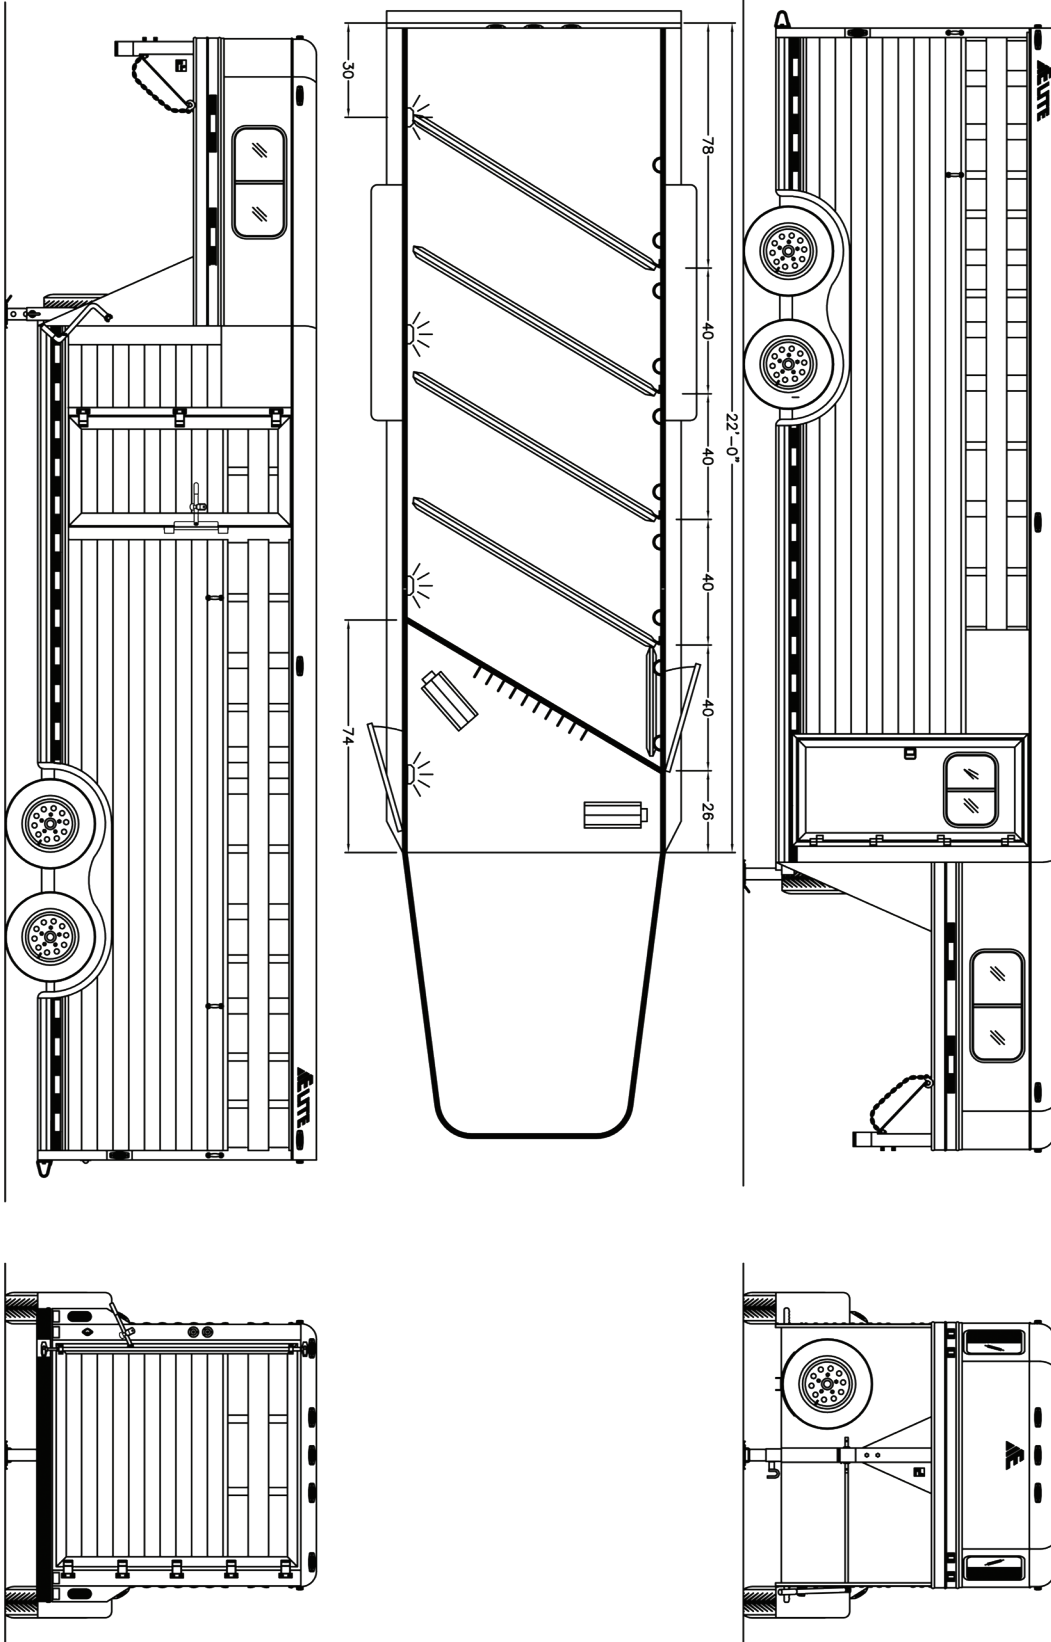

5 HORSE

HORSE TRAILER FLOOR PLANS

LENGTH: 22' WIDTH: 7' HEIGHT: 7'

*SHOWN WITH OPTIONAL EQUIPMENT