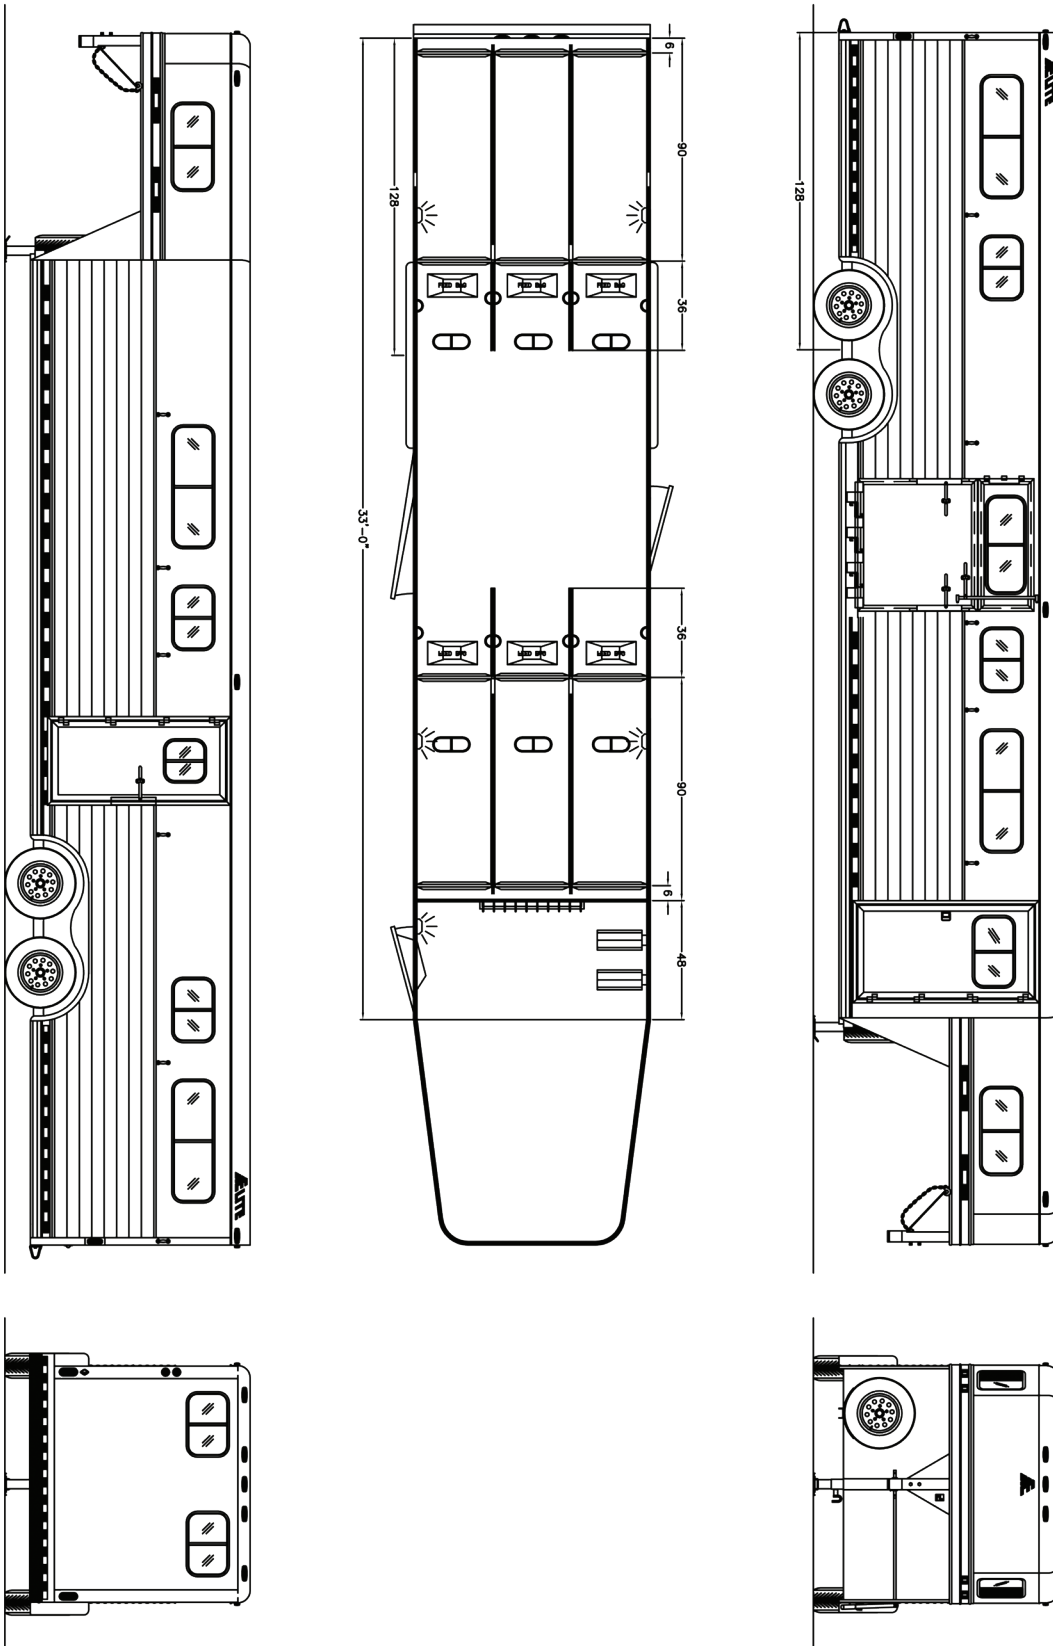

6 HORSE

HORSE TRAILER FLOOR PLANS

LENGTH: 33' WIDTH: 8' HEIGHT: 7'

\*SHOWN WITH OPTIONAL EQUIPMENT