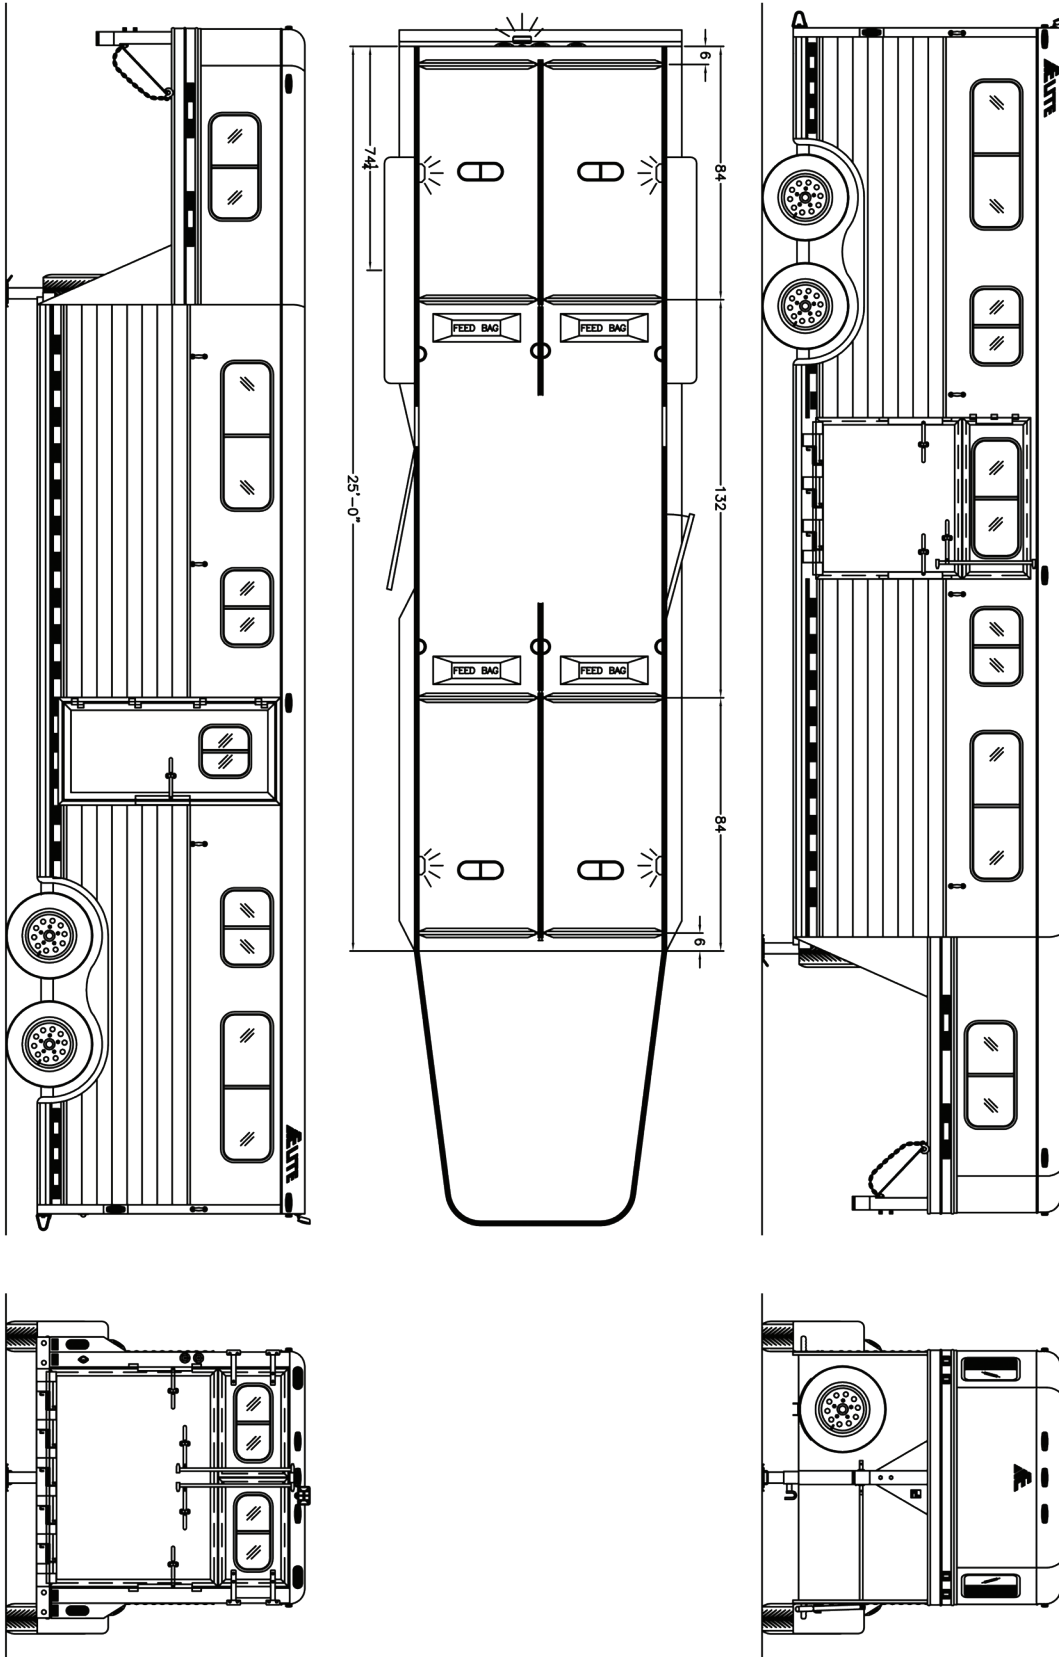

4 HORSE

HORSE TRAILER FLOOR PLANS

LENGTH: 25' WIDTH: 7' HEIGHT: 7'6"

*SHOWN WITH OPTIONAL EQUIPMENT