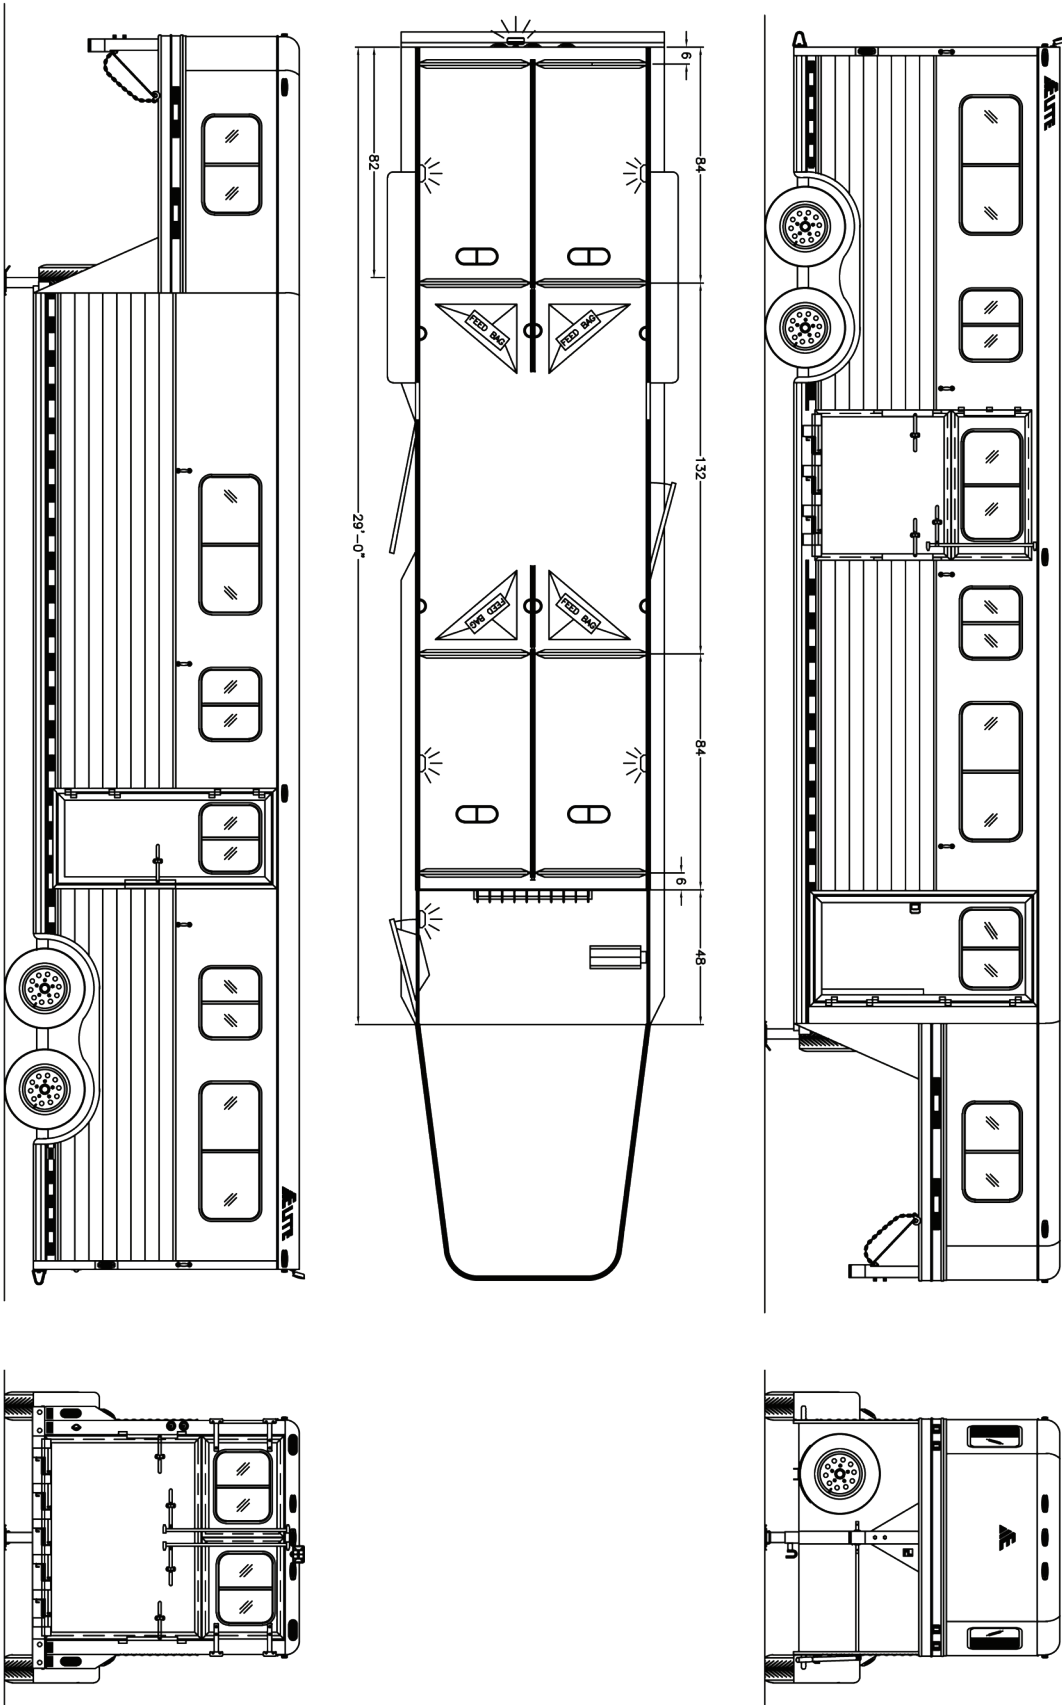

4 HORSE WITH DRESS

HORSE TRAILER FLOOR PLANS

LENGTH: 29' WIDTH: 7' HEIGHT: 7'6"

*SHOWN WITH OPTIONAL EQUIPMENT