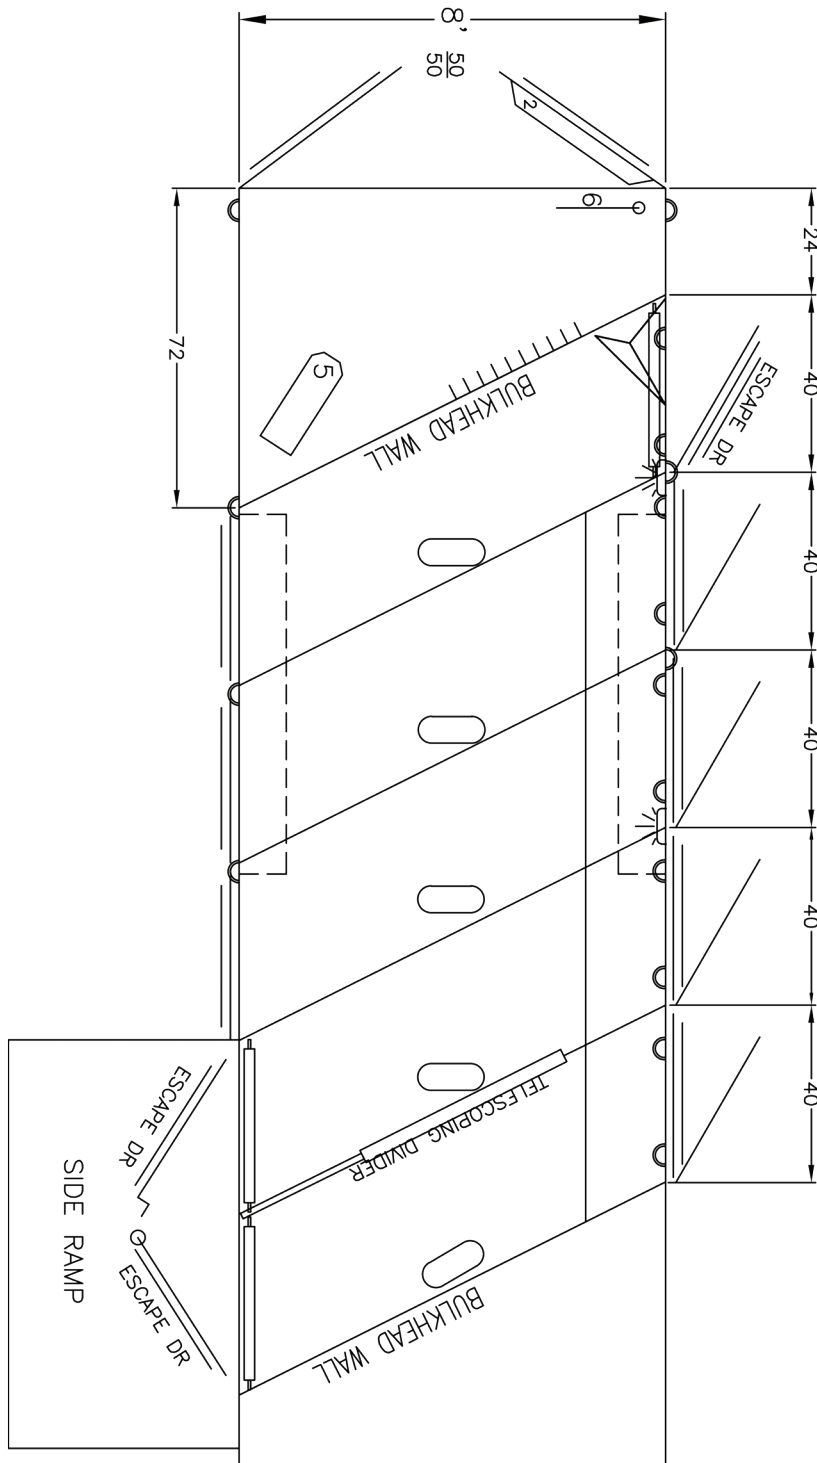

5 HORSE (2 DOORS)

HORSE TRAILER FLOOR PLANS

\*SHOWN WITH OPTIONAL EQUIPMENT