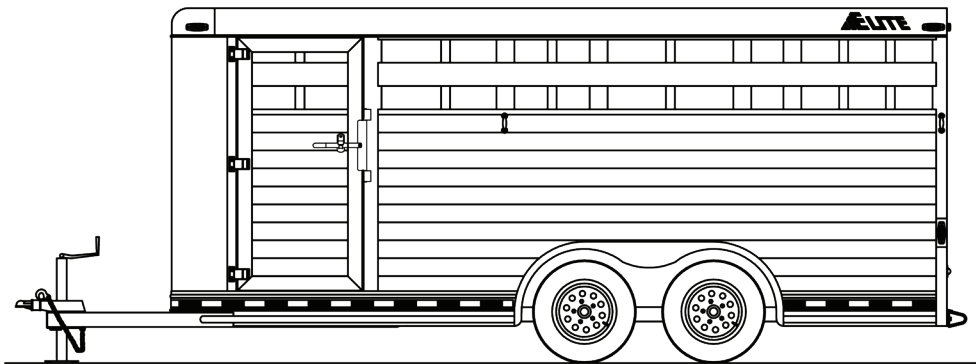

4 HORSE

LENGTH: 18' WIDTH: 7' HEIGHT: 7'

\*SHOWN WITH OPTIONAL EQUIPMENT

HORSE TRAILER FLOOR PLANS