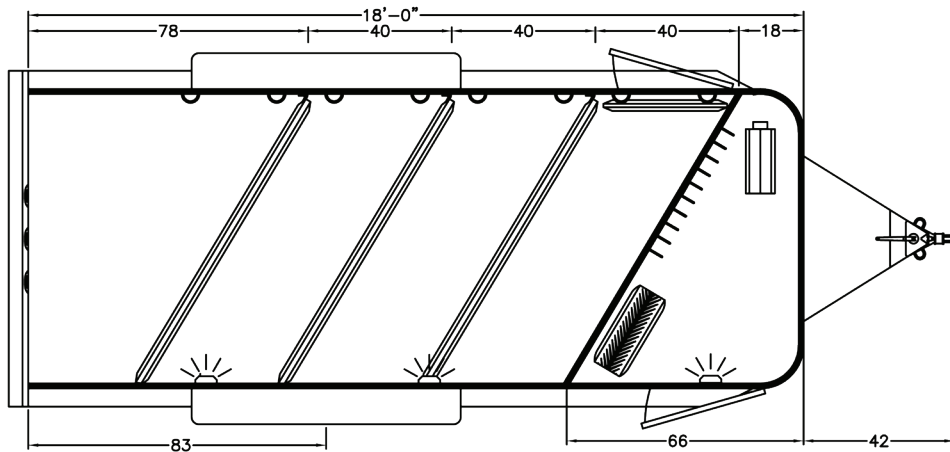

4 HORSE

LENGTH: 18' WIDTH: 7' HEIGHT: 7'

\*SHOWN WITH OPTIONAL EQUIPMENT

HORSE TRAILER FLOOR PLANS