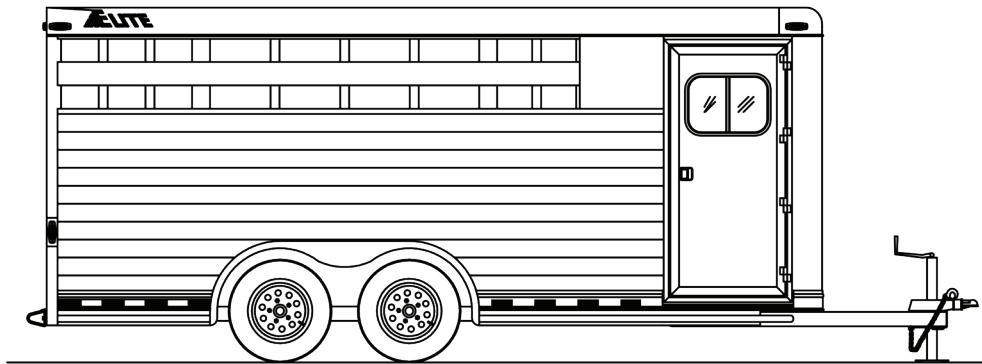

4 HORSE

LENGTH: 18' WIDTH: 7' HEIGHT: 7'

\*SHOWN WITH OPTIONAL EQUIPMENT

HORSE TRAILER FLOOR PLANS