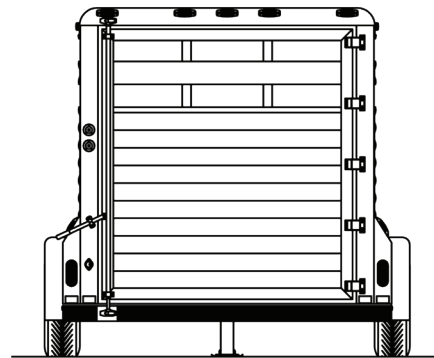

2 HORSE

LENGTH: 12' WIDTH: 7' HEIGHT: 7'

\*SHOWN WITH OPTIONAL EQUIPMENT

HORSE TRAILER FLOOR PLANS