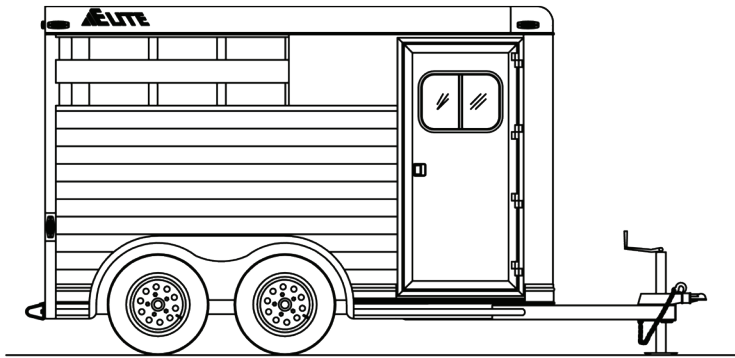

2 HORSE

LENGTH: 12' WIDTH: 7' HEIGHT: 7'

\*SHOWN WITH OPTIONAL EQUIPMENT

HORSE TRAILER FLOOR PLANS