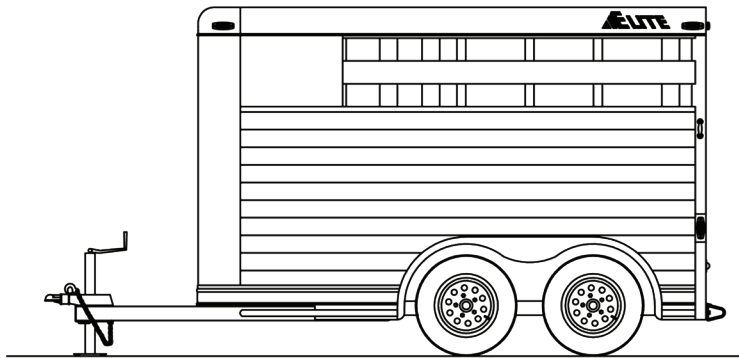

2 HORSE

LENGTH: 12' WIDTH: 7' HEIGHT: 7'

\*SHOWN WITH OPTIONAL EQUIPMENT

HORSE TRAILER FLOOR PLANS