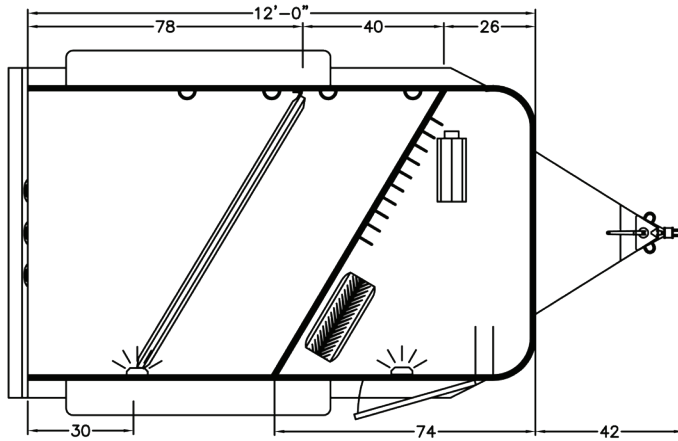

2 HORSE

LENGTH: 12' WIDTH: 7' HEIGHT: 7'

\*SHOWN WITH OPTIONAL EQUIPMENT

HORSE TRAILER FLOOR PLANS