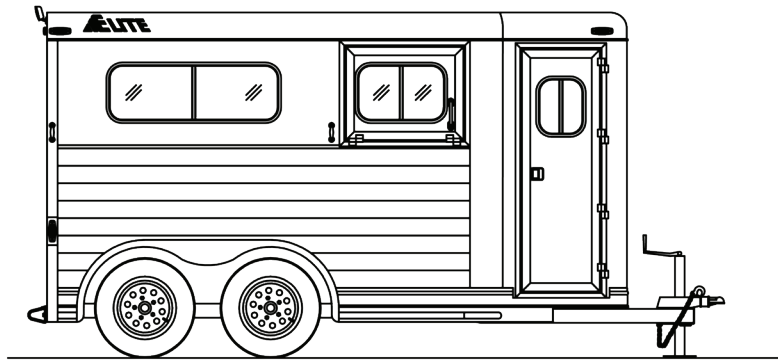

# ELITE TRAILERS STRAIGHT LOAD BUMPER PULL

LENGTH: 11' WIDTH: 7' HEIGHT: 7'

\*SHOWN WITH OPTIONAL EQUIPMENT

2 HORSE with MANGER

HORSE TRAILER FLOOR PLANS