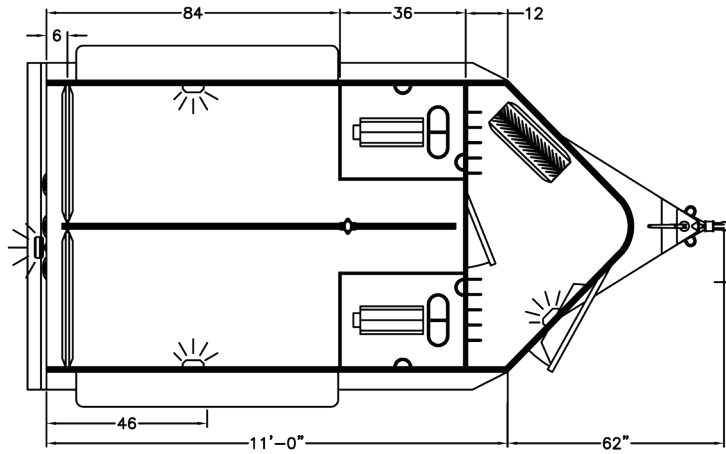

# ELITE TRAILERS STRAIGHT LOAD BUMPER PULL

LENGTH: 11' WIDTH: 7' HEIGHT: 7'

\*SHOWN WITH OPTIONAL EQUIPMENT

2 HORSE with MANGER

HORSE TRAILER FLOOR PLANS