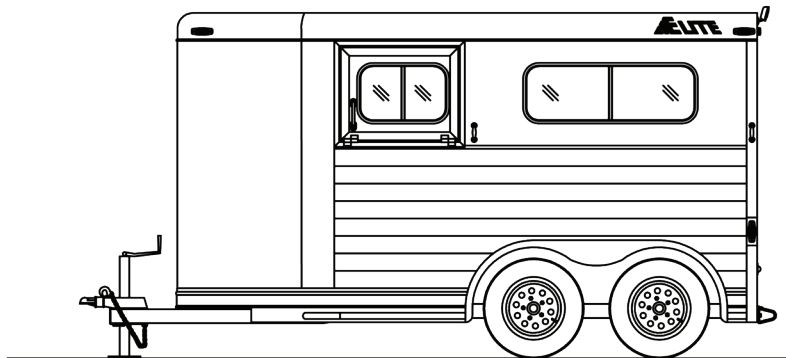

# ELITE TRAILERS STRAIGHT LOAD BUMPER PULL

LENGTH: 11' WIDTH: 7' HEIGHT: 7'

\*SHOWN WITH OPTIONAL EQUIPMENT

2 HORSE with MANGER

HORSE TRAILER FLOOR PLANS