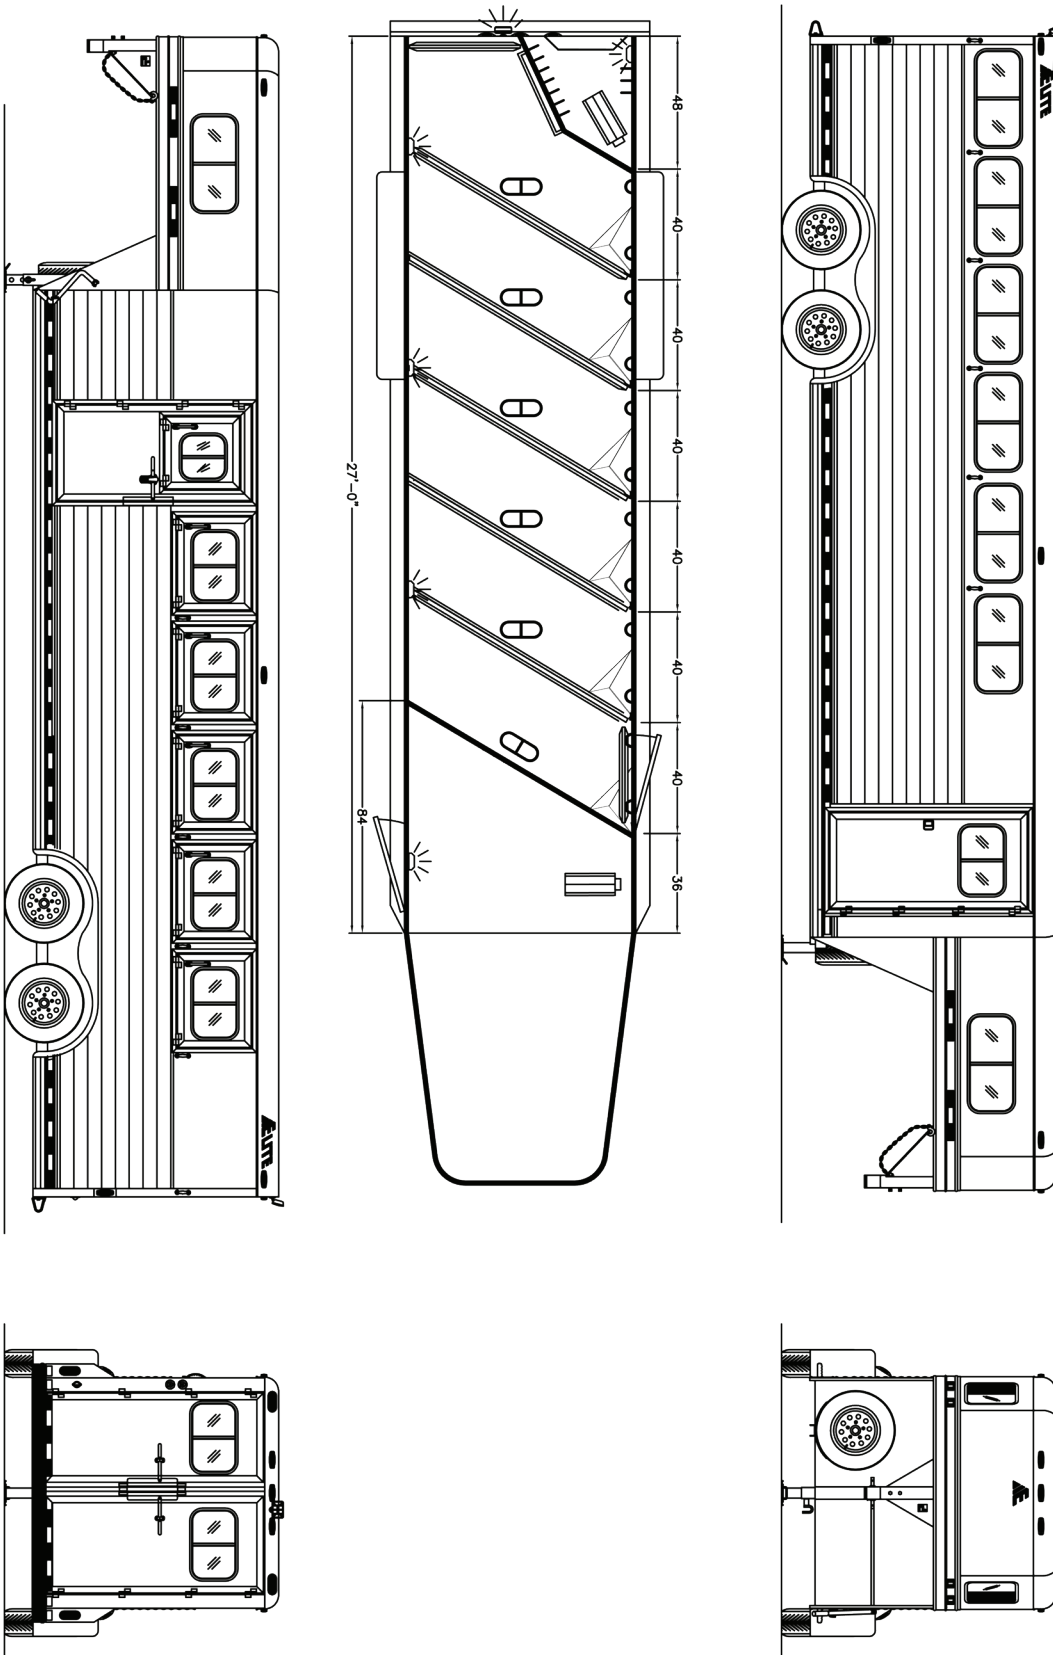

6 HORSE

HORSE TRAILER FLOOR PLANS

LENGTH: 27' WIDTH: 7' HEIGHT: 7'

*SHOWN WITH OPTIONAL EQUIPMENT