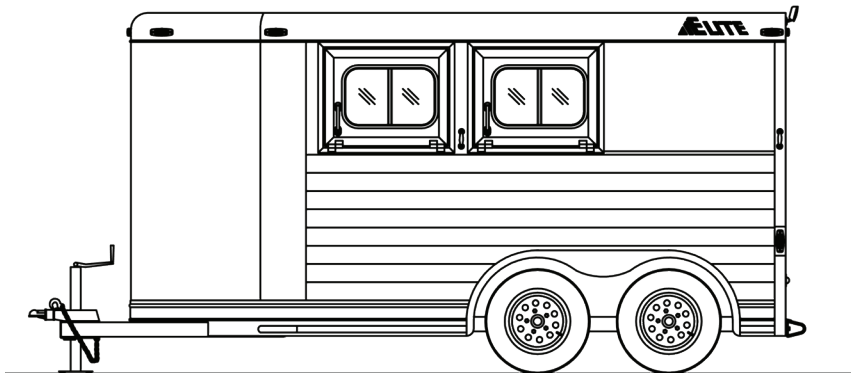

2 HORSE

HORSE TRAILER FLOOR PLANS

LENGTH: 12' WIDTH: 7' HEIGHT: 7'

\*SHOWN WITH OPTIONAL EQUIPMENT