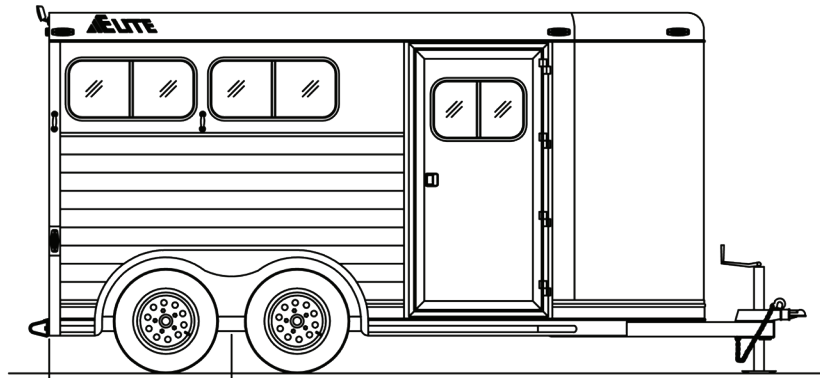

2 HORSE

HORSE TRAILER FLOOR PLANS

LENGTH: 12' WIDTH: 7' HEIGHT: 7'

\*SHOWN WITH OPTIONAL EQUIPMENT