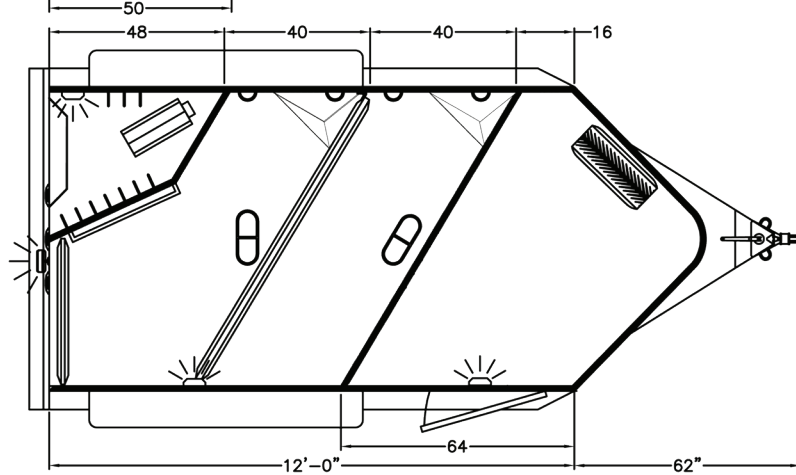

2 HORSE

HORSE TRAILER FLOOR PLANS

LENGTH: 12' WIDTH: 7' HEIGHT: 7'

\*SHOWN WITH OPTIONAL EQUIPMENT