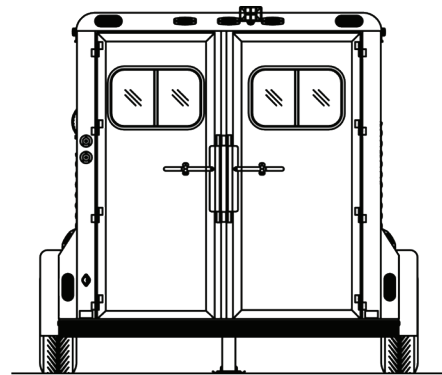

2 HORSE

HORSE TRAILER FLOOR PLANS

LENGTH: 12' WIDTH: 7' HEIGHT: 7'

\*SHOWN WITH OPTIONAL EQUIPMENT