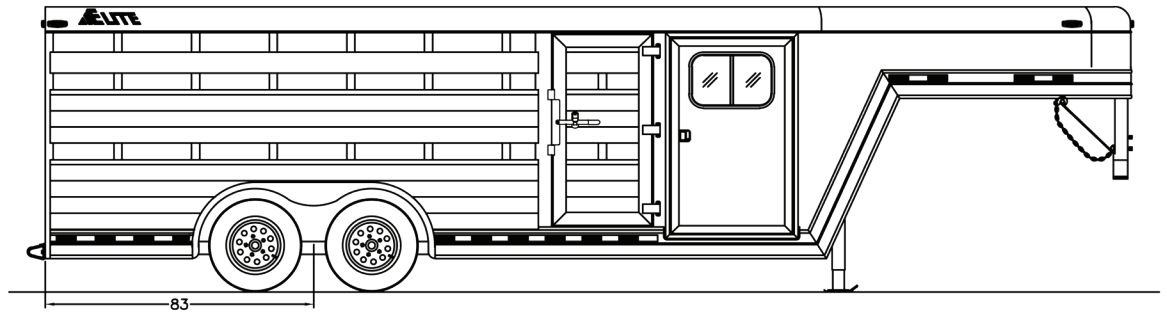

ELITE TRAILERS LOW PRO (DRESS) GOOSENECK

LENGTH: 20' WIDTH: 6'8" HEIGHT: 6'

*SHOWN WITH OPTIONAL EQUIPMENT

LIVESTOCK FLOOR PLANS