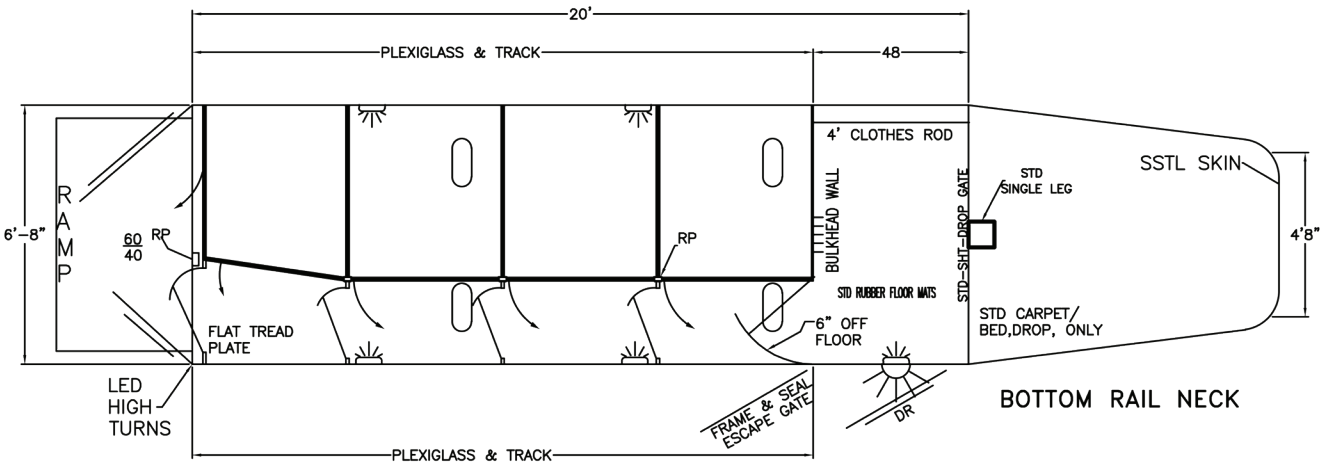

ELITE TRAILERS LOW PRO (DRESS) GOOSENECK

LENGTH: 20' WIDTH: 6'8" HEIGHT: 6'

*SHOWN WITH OPTIONAL EQUIPMENT

LIVESTOCK FLOOR PLANS