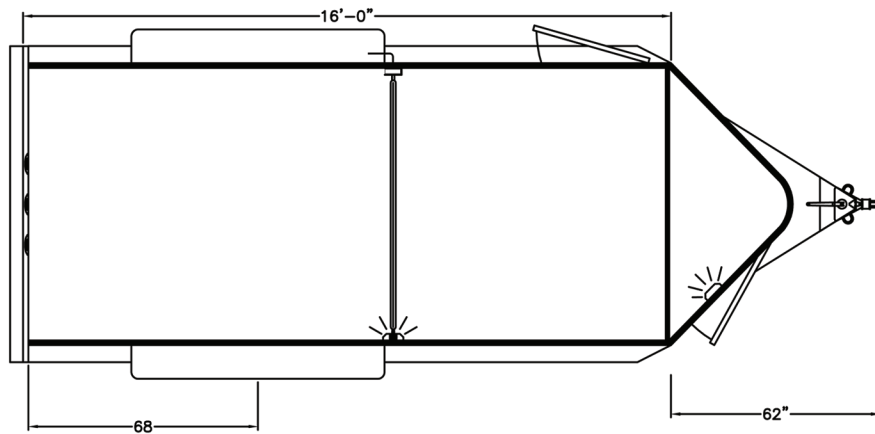

ELITE TRAILERS SHOW CATTLE BUMPER PULL

LIVESTOCK FLOOR PLANS

LENGTH: 16' WIDTH: 7' HEIGHT: 6'6"

*SHOWN WITH OPTIONAL EQUIPMENT