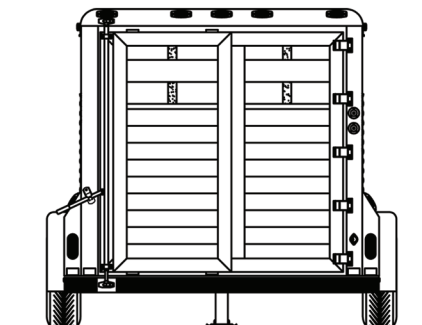

ELITE TRAILERS SHOW CATTLE BUMPER PULL

LIVESTOCK FLOOR PLANS

LENGTH: 16' WIDTH: 7' HEIGHT: 6'6"

*SHOWN WITH OPTIONAL EQUIPMENT