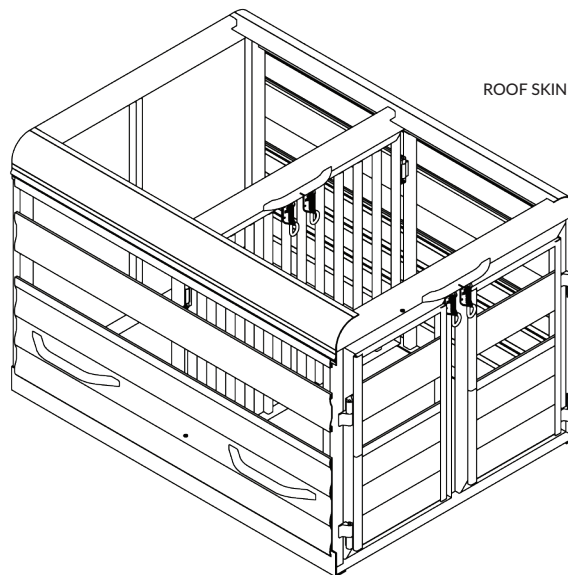

ROOF SKIN NOT SHOWN

LENGTH: 90" WIDTH: 48" HEIGHT: 43"

\*SHOWN WITH OPTIONAL DOUBLE CENTER GATE PARTITION

LIVESTOCK BOX FLOOR PLANS