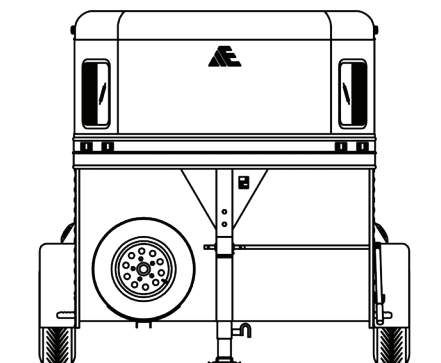

4 HORSE

LENGTH: 21' WIDTH: 7' HEIGHT: 7'

*SHOWN WITH OPTIONAL EQUIPMENT

HORSE TRAILER FLOOR PLANS