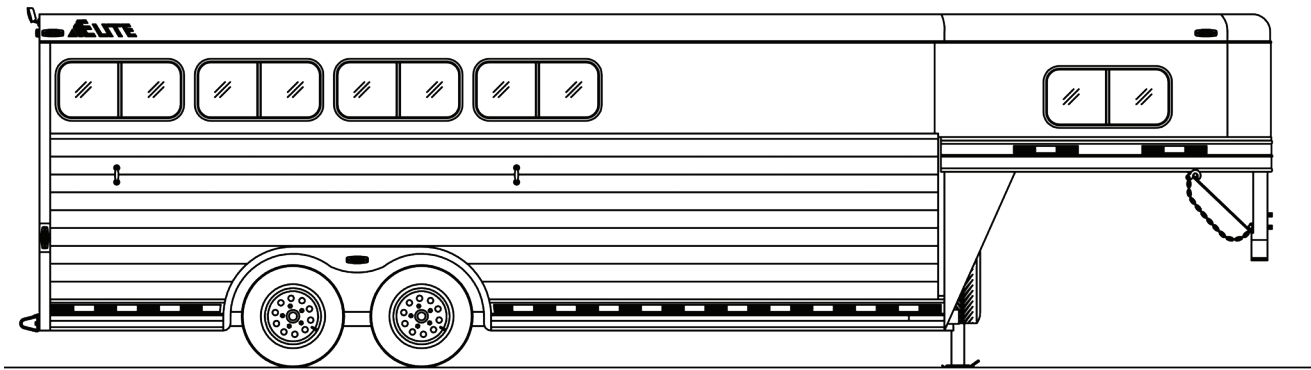

4 HORSE

LENGTH: 21' WIDTH: 7' HEIGHT: 7'

*SHOWN WITH OPTIONAL EQUIPMENT

HORSE TRAILER FLOOR PLANS