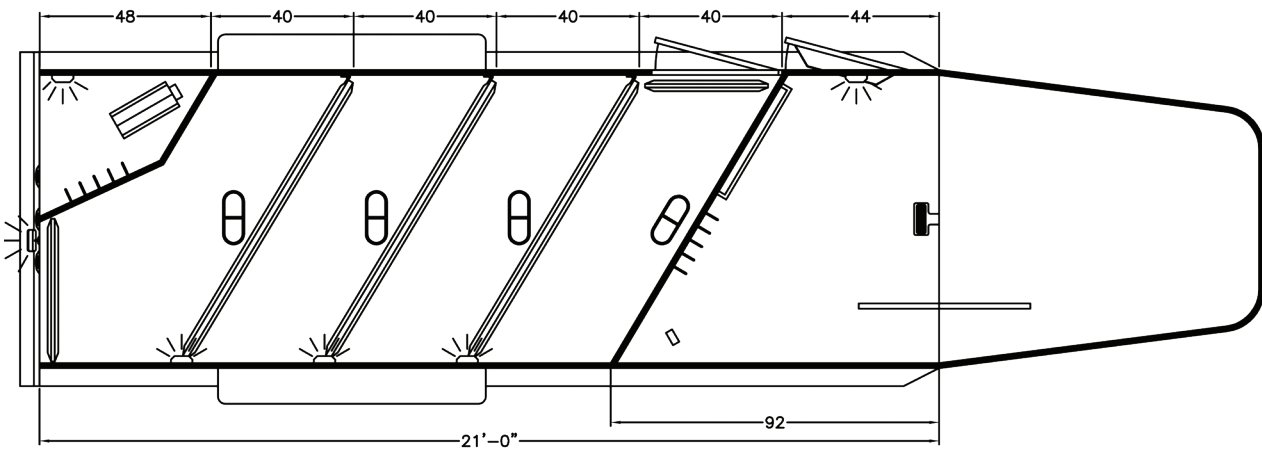

4 HORSE

LENGTH: 21' WIDTH: 7' HEIGHT: 7'

*SHOWN WITH OPTIONAL EQUIPMENT

HORSE TRAILER FLOOR PLANS