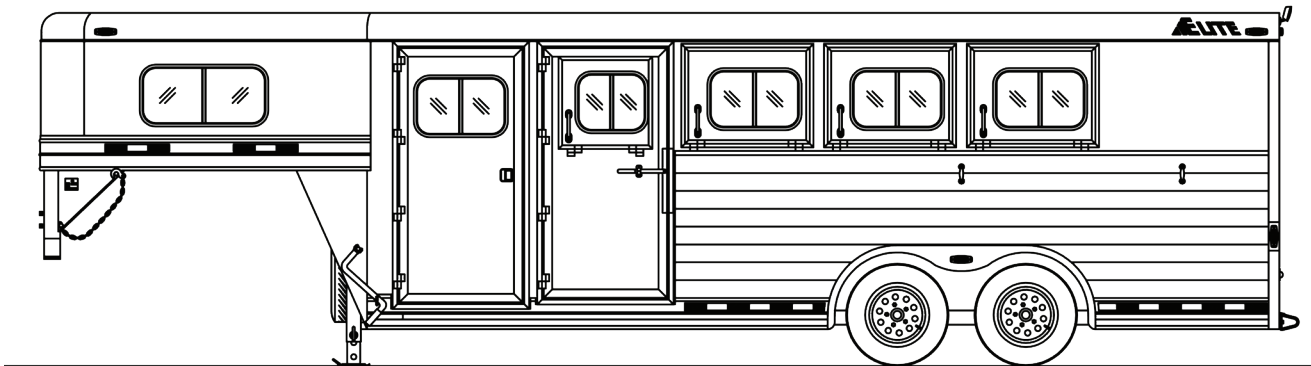

4 HORSE

LENGTH: 21' WIDTH: 7' HEIGHT: 7'

*SHOWN WITH OPTIONAL EQUIPMENT

HORSE TRAILER FLOOR PLANS