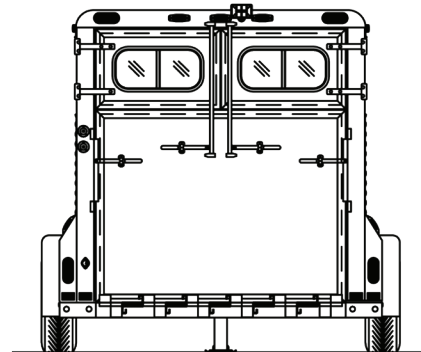

ELITE TRAILERS STRAIGHT LOAD BUMPER PULL

LENGTH: 12' WIDTH: 7' HEIGHT: 7'

*SHOWN WITH OPTIONAL EQUIPMENT

2 HORSE

HORSE TRAILER FLOOR PLANS