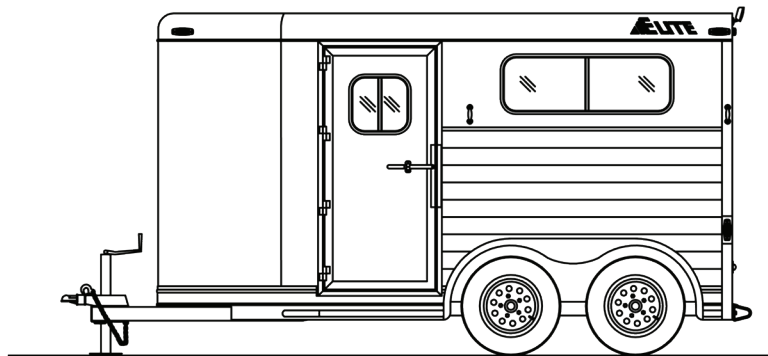

ELITE TRAILERS STRAIGHT LOAD BUMPER PULL

LENGTH: 12' WIDTH: 7' HEIGHT: 7'

*SHOWN WITH OPTIONAL EQUIPMENT

2 HORSE

HORSE TRAILER FLOOR PLANS