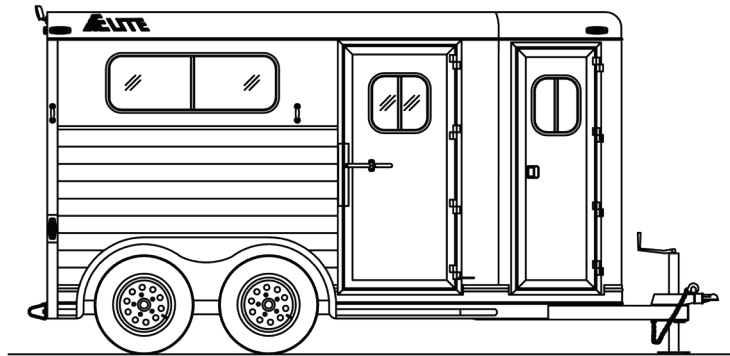

ELITE TRAILERS STRAIGHT LOAD BUMPER PULL

LENGTH: 12' WIDTH: 7' HEIGHT: 7'

*SHOWN WITH OPTIONAL EQUIPMENT

2 HORSE

HORSE TRAILER FLOOR PLANS