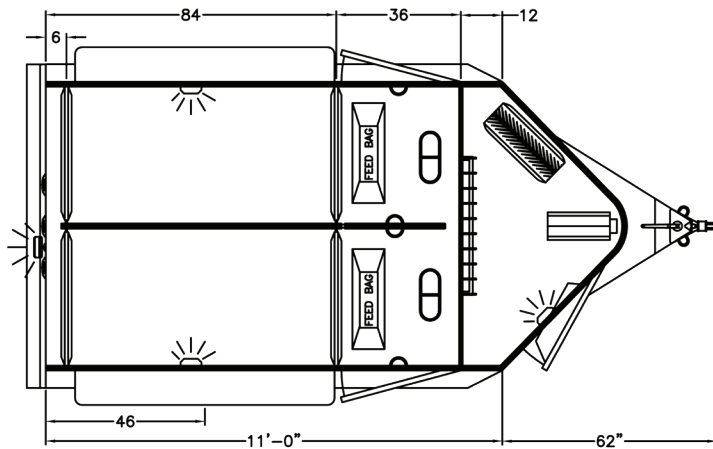

ELITE TRAILERS STRAIGHT LOAD BUMPER PULL

LENGTH: 12' WIDTH: 7' HEIGHT: 7'

*SHOWN WITH OPTIONAL EQUIPMENT

2 HORSE

HORSE TRAILER FLOOR PLANS