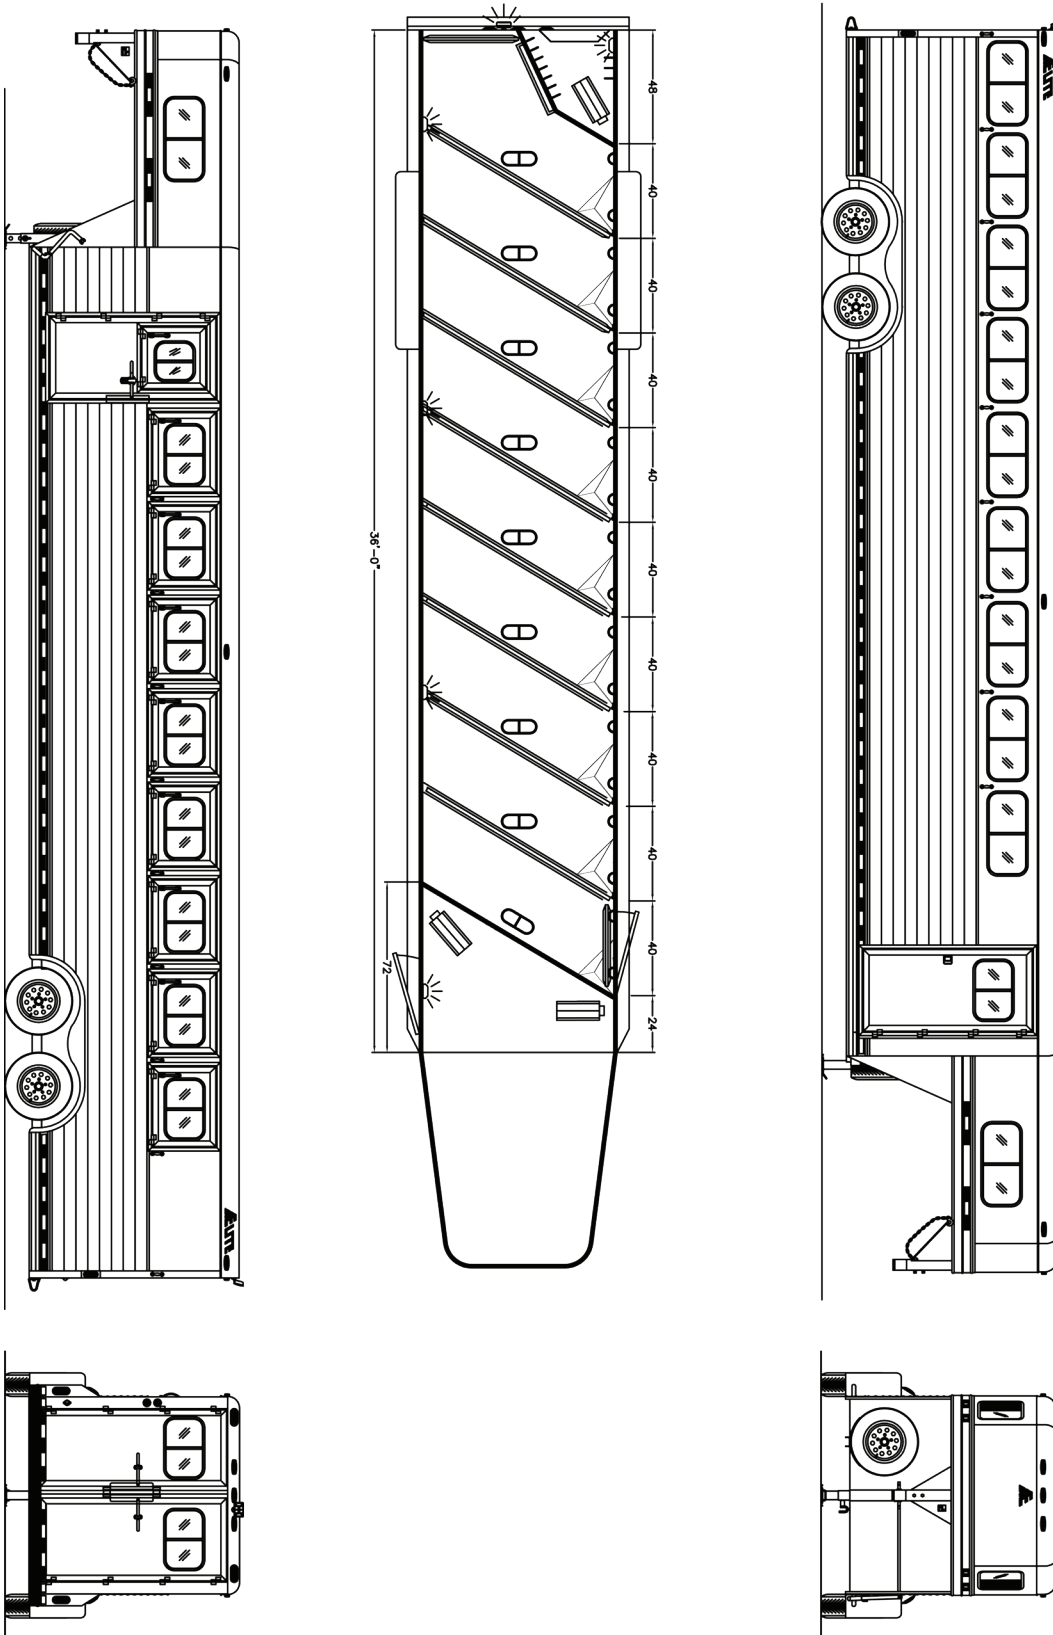

9 HORSE

HORSE TRAILER FLOOR PLANS

LENGTH: 36' WIDTH: 7' HEIGHT: 7'

*SHOWN WITH OPTIONAL EQUIPMENT