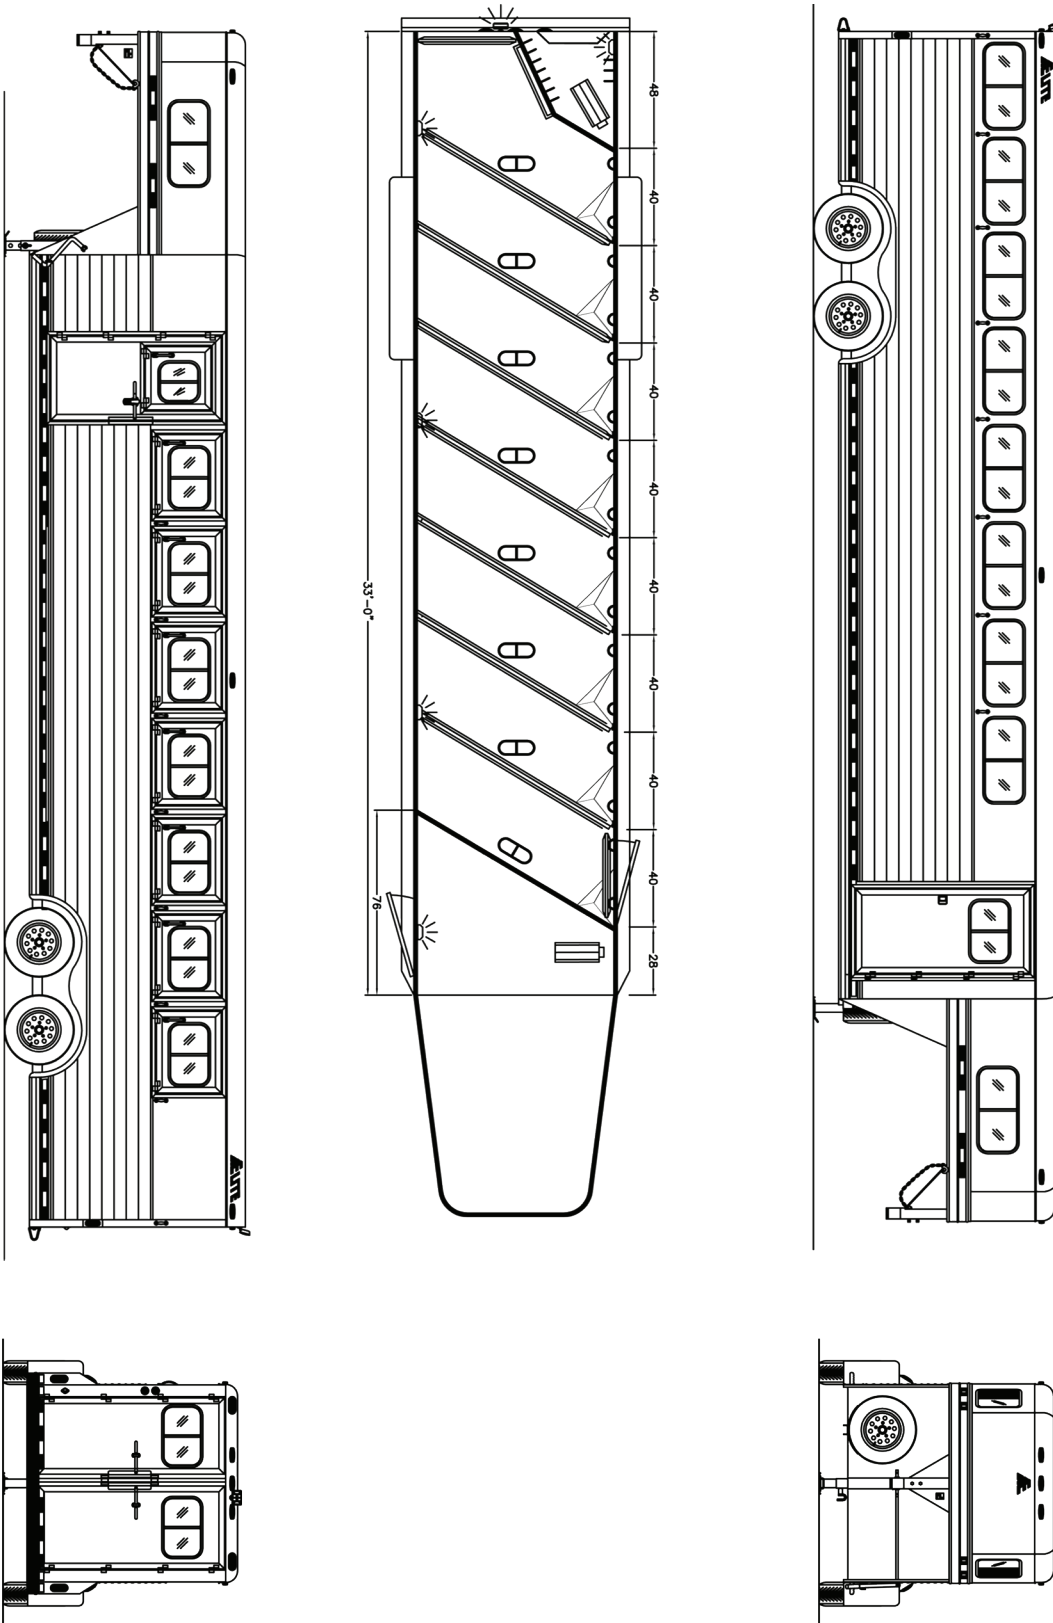

8 HORSE

HORSE TRAILER FLOOR PLANS

LENGTH: 33' WIDTH: 7' HEIGHT: 7'

*SHOWN WITH OPTIONAL EQUIPMENT