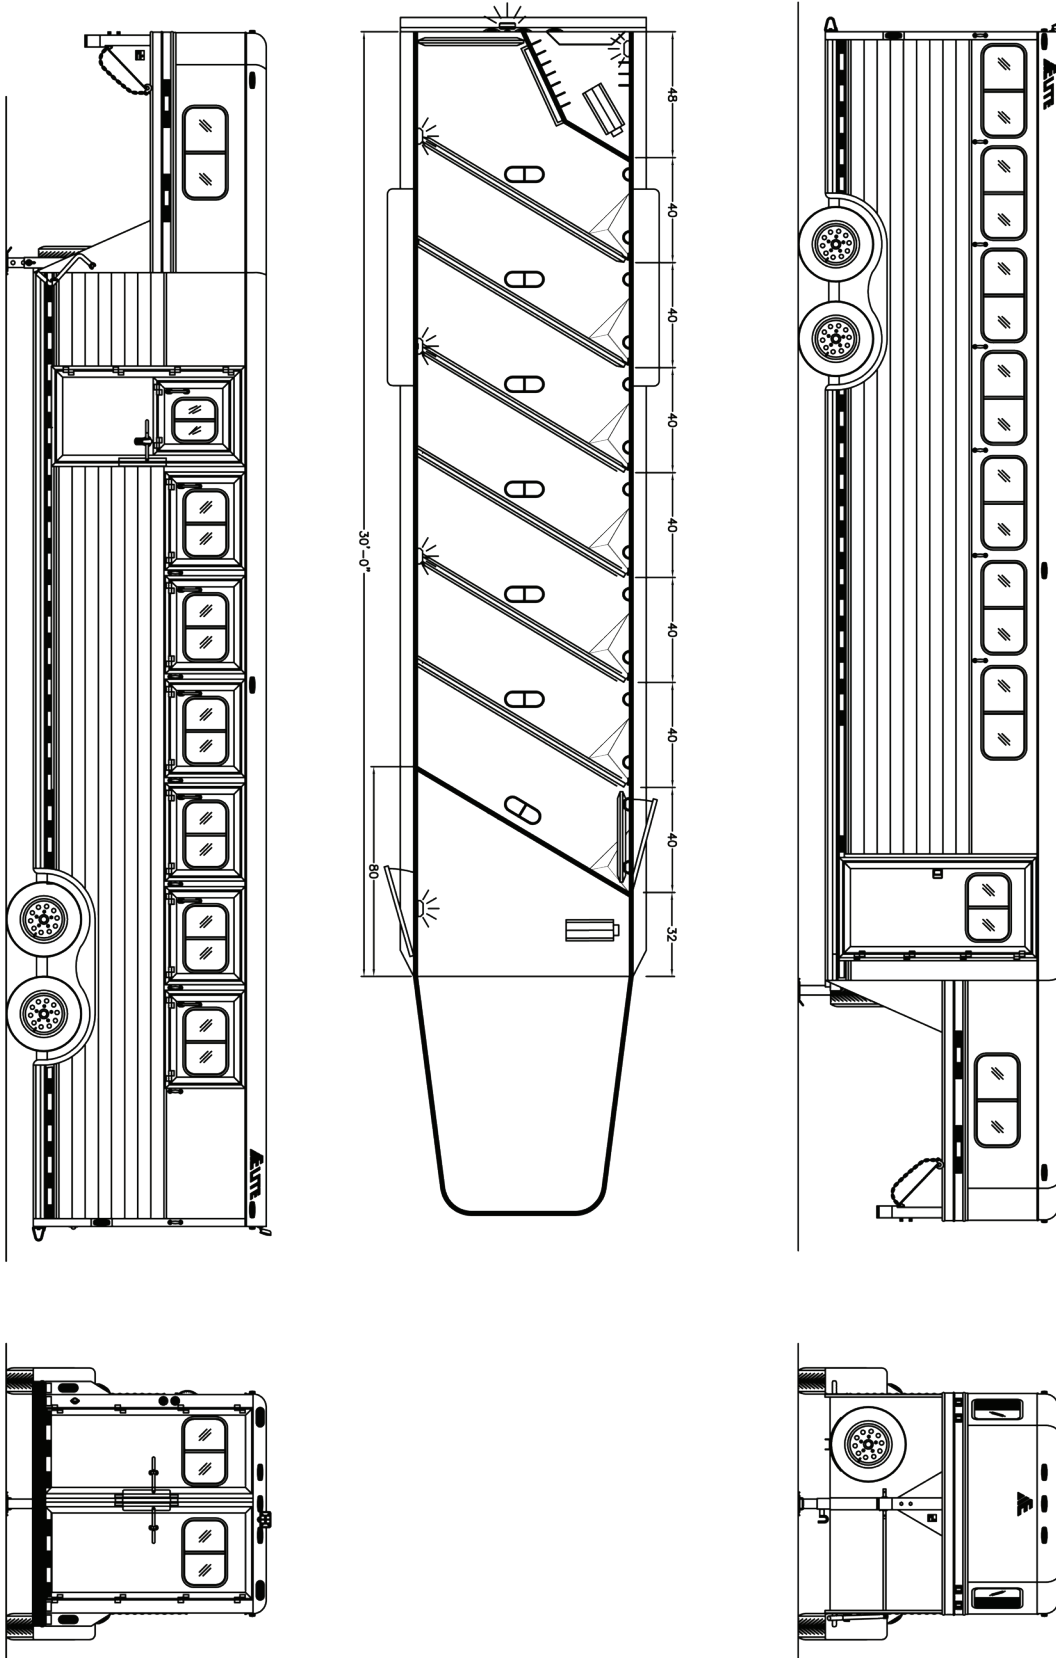

7 HORSE

HORSE TRAILER FLOOR PLANS

LENGTH: 30' WIDTH: 7' HEIGHT: 7'

*SHOWN WITH OPTIONAL EQUIPMENT