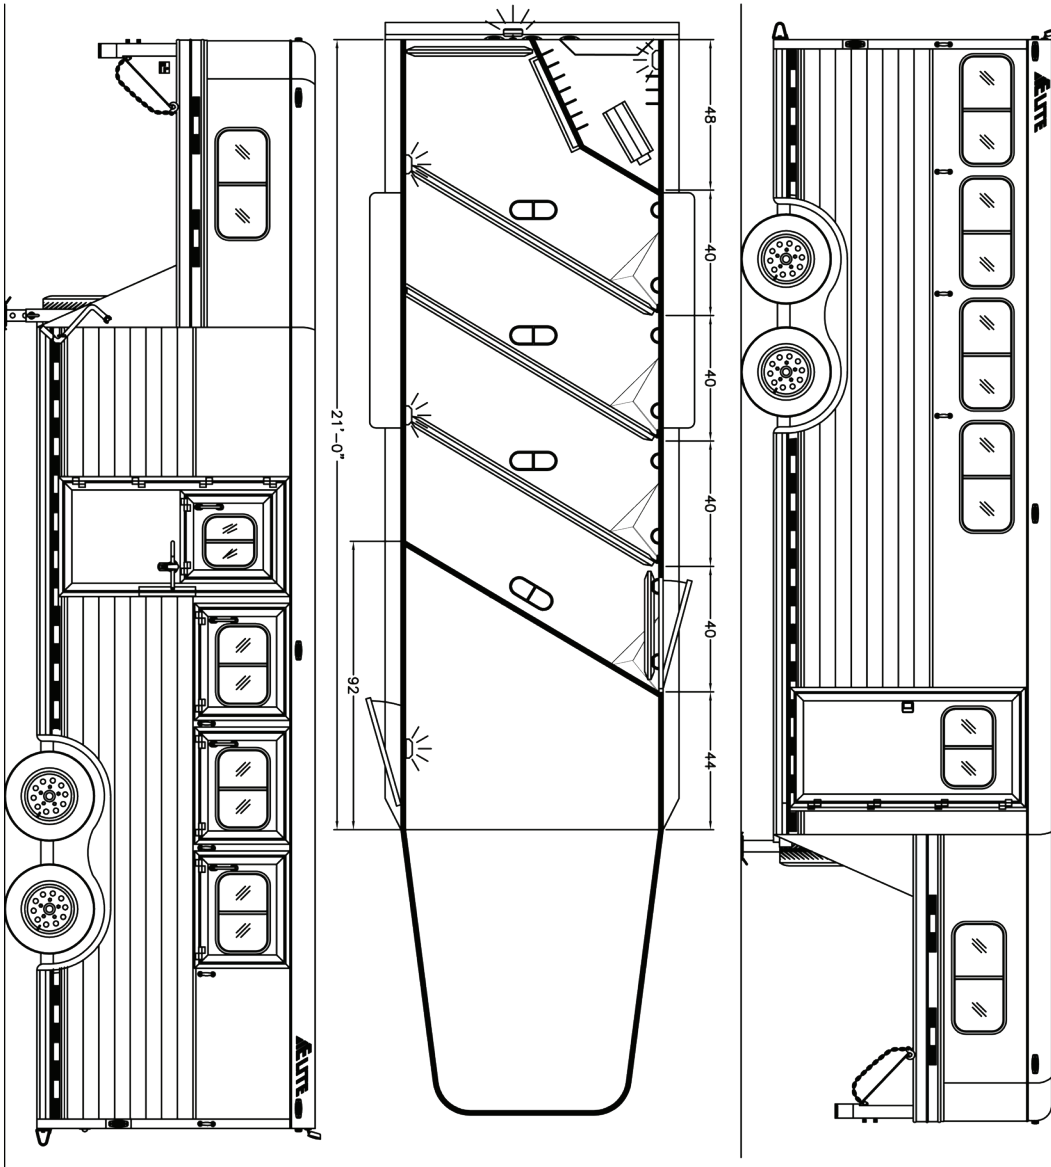

4 HORSE

HORSE TRAILER FLOOR PLANS

LENGTH: 21' WIDTH: 7' HEIGHT: 7'

*SHOWN WITH OPTIONAL EQUIPMENT