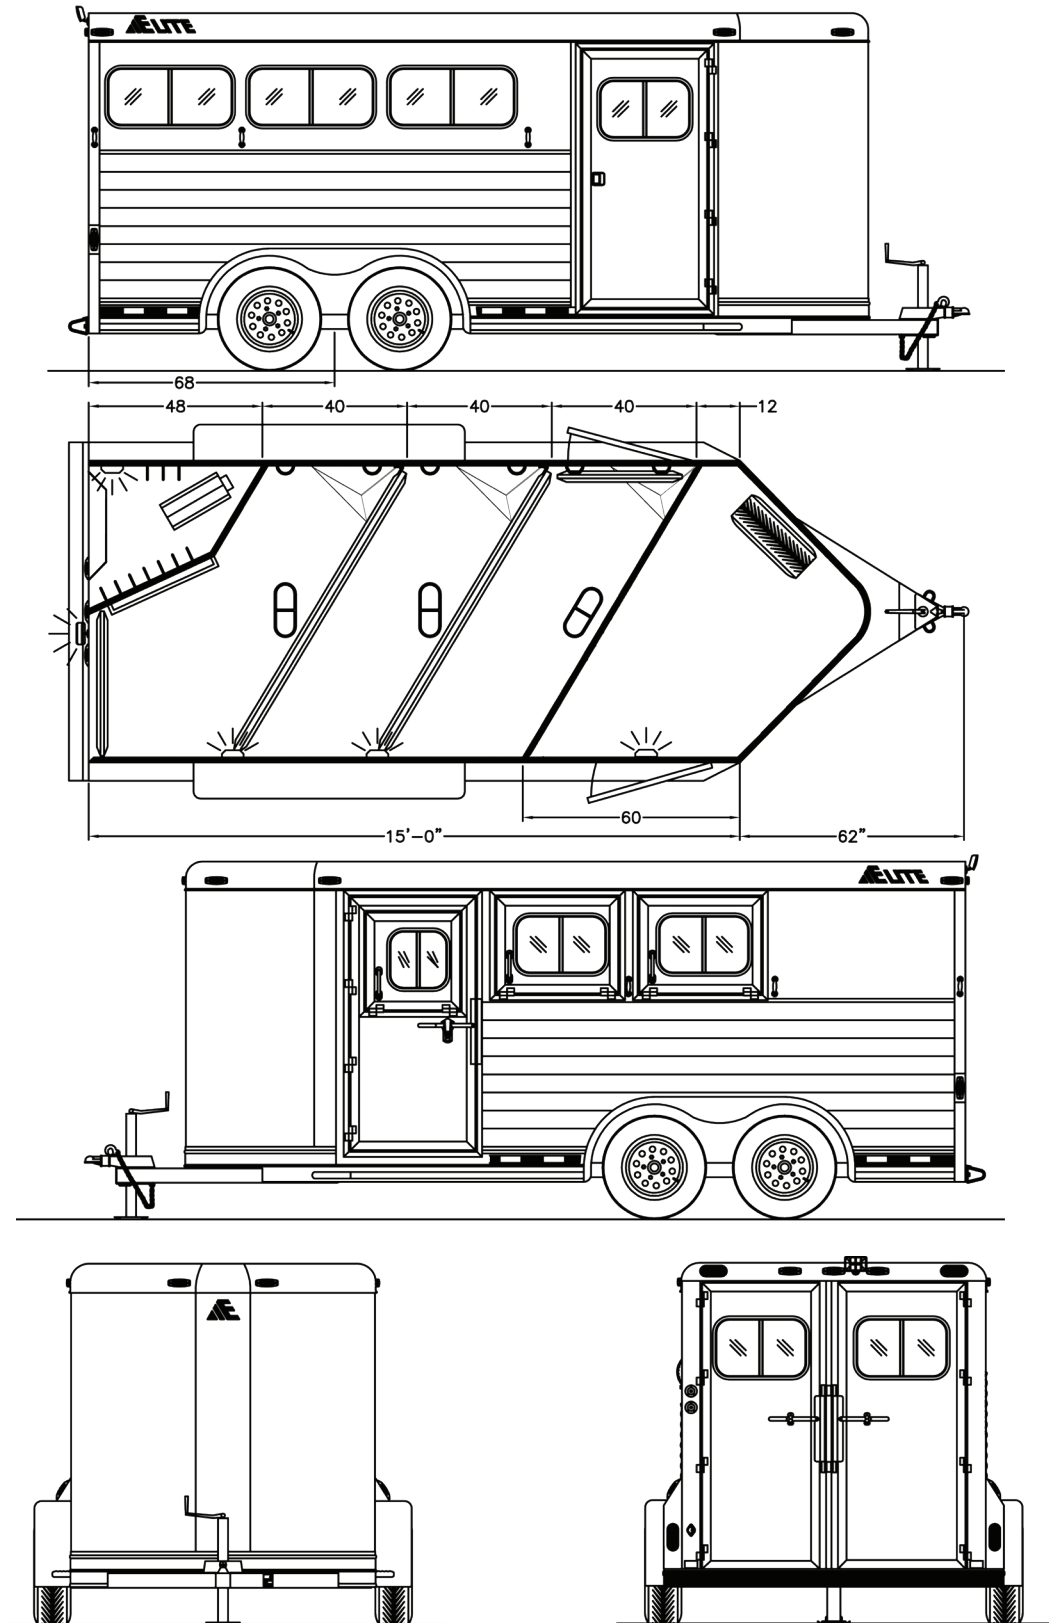

3 HORSE

HORSE TRAILER FLOOR PLANS

LENGTH: 15' WIDTH: 7' HEIGHT: 7'

*SHOWN WITH OPTIONAL EQUIPMENT