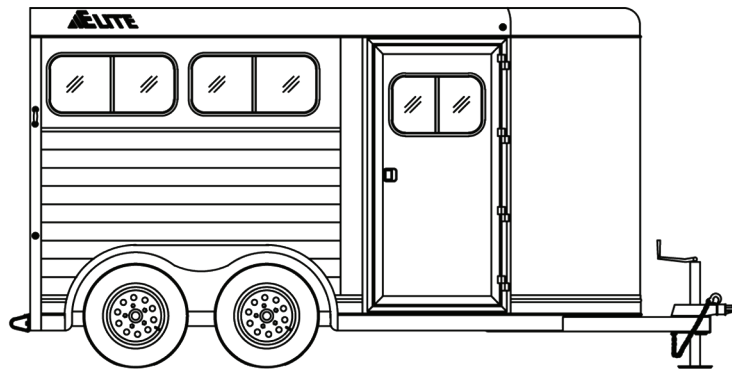

2 HORSE

TRAILER FLOOR PLANS

LENGTH: 11' WIDTH: 6'8" HEIGHT: 7'

*SHOWN WITH OPTIONAL EQUIPMENT