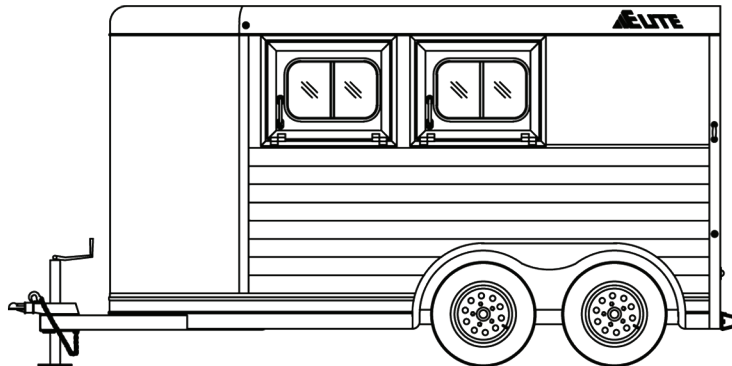

2 HORSE

TRAILER FLOOR PLANS

LENGTH: 11' WIDTH: 6'8" HEIGHT: 7'

*SHOWN WITH OPTIONAL EQUIPMENT