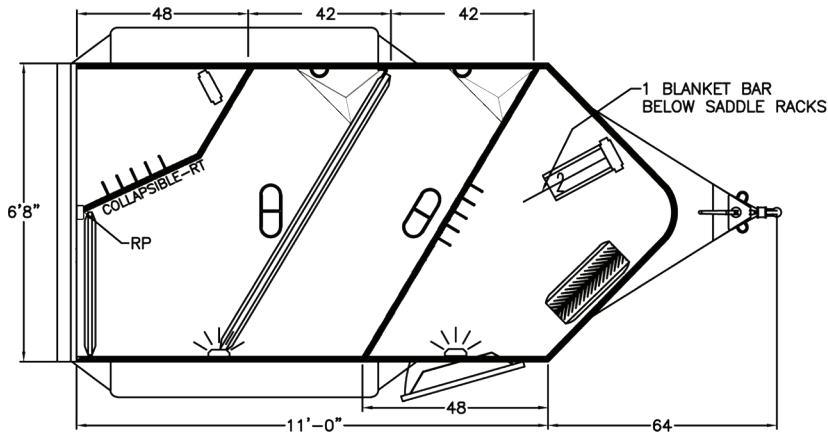

2 HORSE

TRAILER FLOOR PLANS

LENGTH: 11' WIDTH: 6'8" HEIGHT: 7'

*SHOWN WITH OPTIONAL EQUIPMENT