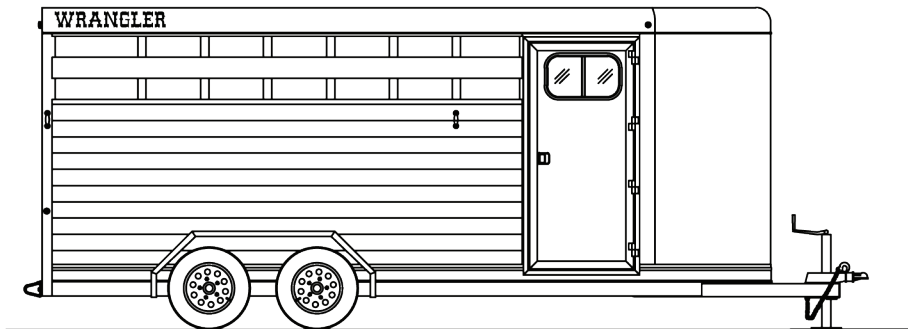

3 HORSE

LENGTH: 15' WIDTH: 6' 8" HEIGHT: 7'

*SHOWN WITH OPTIONAL EQUIPMENT

TRAILER FLOOR PLANS