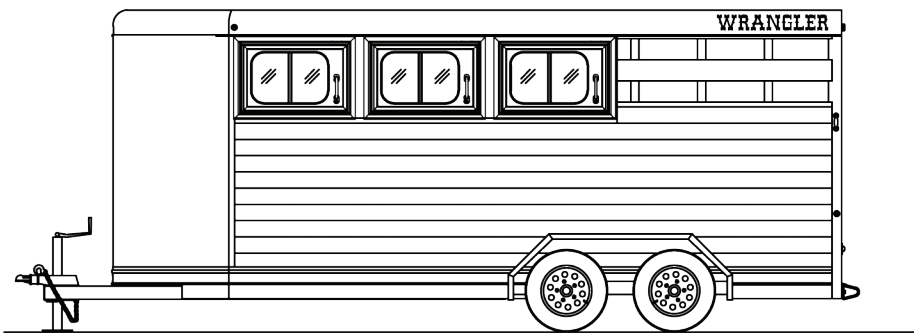

3 HORSE

LENGTH: 15' WIDTH: 6' 8" HEIGHT: 7'

*SHOWN WITH OPTIONAL EQUIPMENT

TRAILER FLOOR PLANS