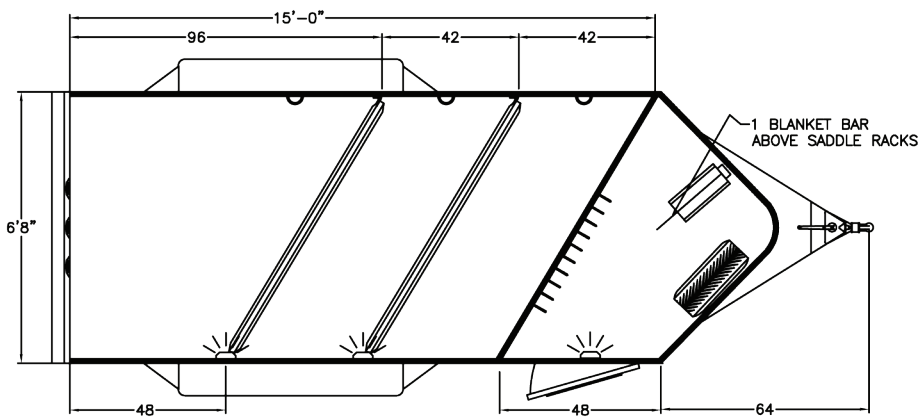

3 HORSE

LENGTH: 15' WIDTH: 6' 8" HEIGHT: 7'

*SHOWN WITH OPTIONAL EQUIPMENT

TRAILER FLOOR PLANS