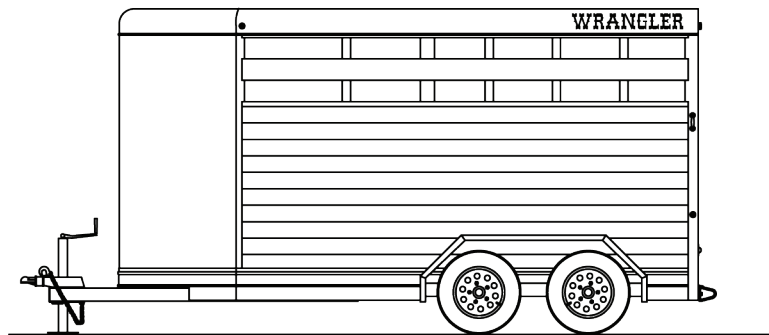

3 HORSE

LENGTH: 15' WIDTH: 6' 8" HEIGHT: 7'

*SHOWN WITH OPTIONAL EQUIPMENT

TRAILER FLOOR PLANS