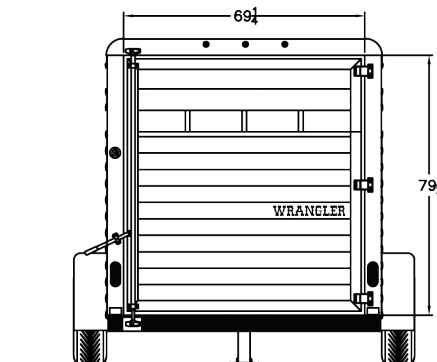

3 HORSE

LENGTH: 15' WIDTH: 6' 8" HEIGHT: 7'

*SHOWN WITH OPTIONAL EQUIPMENT

TRAILER FLOOR PLANS