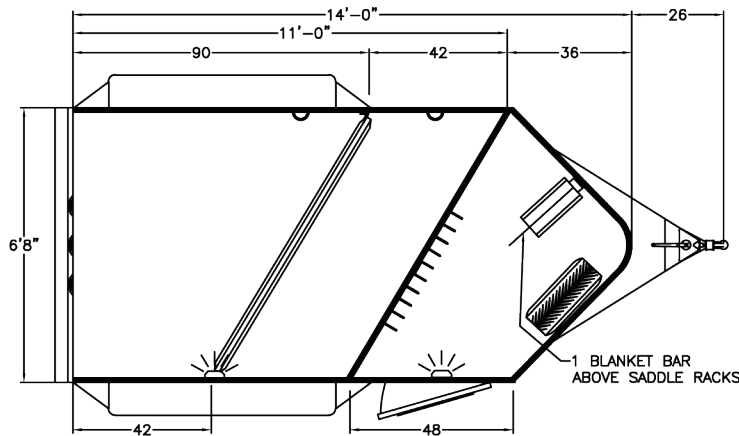

3 HORSE

LENGTH: 15' WIDTH: 6' 8" HEIGHT: 7'

*SHOWN WITH OPTIONAL EQUIPMENT

TRAILER FLOOR PLANS