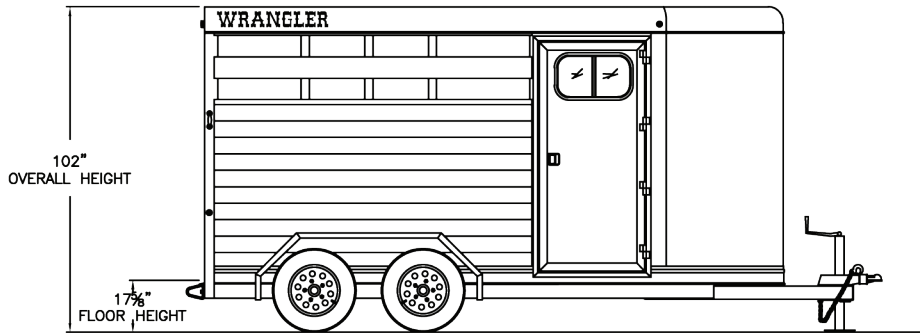

3 HORSE

LENGTH: 15' WIDTH: 6' 8" HEIGHT: 7'

*SHOWN WITH OPTIONAL EQUIPMENT

TRAILER FLOOR PLANS