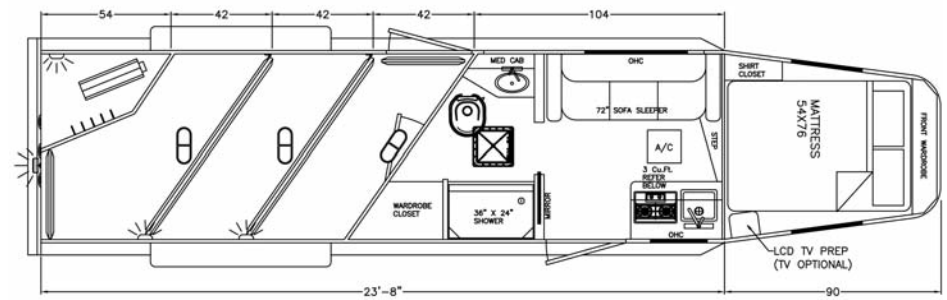

ELITE COLT SS LIVING QUARTERS EQUIPMENT & FEATURES

The Professional's Choice

2 HORSE COLT SS LQ

3 HORSE COLT SS LQ

STANDARD TRAILER SPECIFICATIONS:

- 7' Height, 6' 8" Width, 8' 8" Shortwall Living Quarters
- Single Leg, Hydraulic Jack
- Two 5200# Rubber Torsion Axles with Electric Brakes
- 7' 6" Long Nose with 2' Taper and 44 1/2" Drop Wall Height
- Two 19" x 34" Windows in Nose (One Each Side)
- One 22" x 48" Egress Window with Sliding Window
- 15" x 36" Windows with Welded Bars at the Rear of Each Horse
- Drop Down Doors With Low Handles & Drop Bars at Head Side
- Escape Door with Drop Down Window & Bars
- Double Rear Doors with Window in Load Door (No Window in Tack Door)
- RV Door with Window, Screen Door, & Step
- One Halogen Load Light at the Rear
- Two Way Roof Vents, Blanket Bar, Brush Tray, Saddle Racks
- Ten Bridle Hooks
- Rubber Floor Mats in Horse Area
- Double Wall & Insulation in Horse Area on Head & Rump Walls
- Bulkhead Wall with Walk Thru Door
- Collapsible Rear Tack with Removable Center Post
- Aluminum Battery Box

ADDITIONAL TRAILER OPTIONS:

- Drop Down Feed Doors at Rear of Horse
- Removable Divider Panel
- 48" Tall Ramp Behind Rear Doors
- Stall Pads
- Hay Rack

STANDARD INTERIOR SPECIFICATION INCLUDE::

(May Change Based on Dealership)