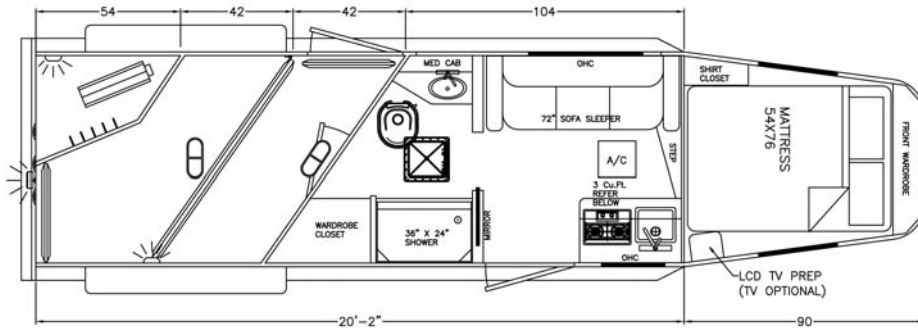

ELITE COLT SS LIVING QUARTERS EQUIPMENT & FEATURES

The Professional's Choice

2 HORSE COLT SS LQ

3 HORSE COLT SS LQ

STANDARD TRAILER SPECIFICATIONS:

- 7' Height, 6' 8" Width, 8' 8" Shortwall Living Quarters
- Single Leg, Hydraulic Jack
- Two 5200# Rubber Torsion Axles with Electric Brakes
- 7' 6" Long Nose with 2' Taper and 44 1/2" Drop Wall Height
- Two 19" x 34" Windows in Nose (One Each Side)
- One 22" x 48" Egress Window with Sliding Window
- 15" x 36" Windows with Welded Bars at the Rear of Each Horse
- Drop Down Doors With Low Handles & Drop Bars at Head Side
- Escape Door with Drop Down Window & Bars
- Double Rear Doors with Window in Load Door (No Window in Tack Door)
- RV Door with Window, Screen Door, & Step
- One Halogen Load Light at the Rear
- Two Way Roof Vents, Blanket Bar, Brush Tray, Saddle Racks
- Ten Bridle Hooks
- Rubber Floor Mats in Horse Area
- Double Wall & Insulation in Horse Area on Head & Rump Walls
- Bulkhead Wall with Walk Thru Door
- Collapsible Rear Tack with Removable Center Post
- Aluminum Battery Box

ADDITIONAL TRAILER OPTIONS:

- Drop Down Feed Doors at Rear of Horse
- Removable Divider Panel
- 48" Tall Ramp Behind Rear Doors
- Stall Pads
- Hay Rack

STANDARD INTERIOR SPECIFICATION INCLUDE::

(May Change Based on Dealership)

- 13,500 BTU Air Conditioner w/ Heat Strip
- 16,000 BTU Ducted Furnace
- Microwave
- Cooktop
- AM/FM Stereo with CD Player & TV Antenna Pkg
- 3 Cubic Foot Refrigerator
- Mattress
- 36" x 24" Shower
- Dual 20# LPG Tanks with Regulator