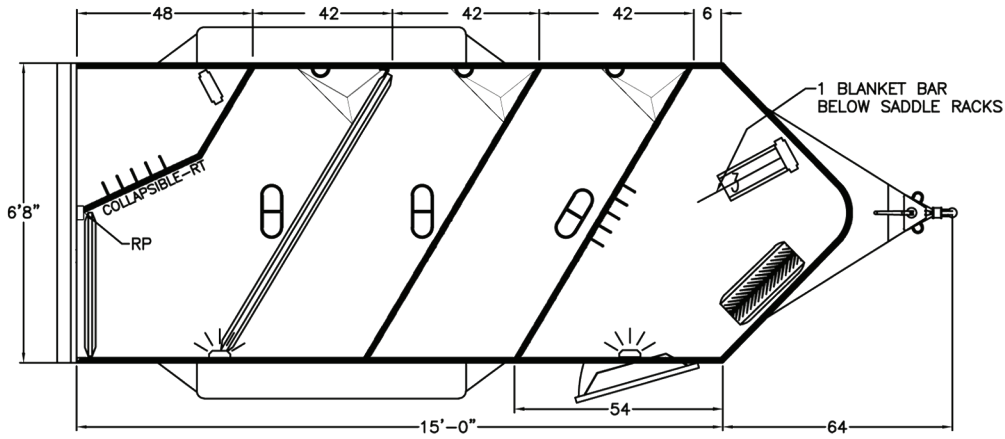

3 HORSE

LENGTH: 15' WIDTH: 6'8" HEIGHT: 7'

*SHOWN WITH OPTIONAL EQUIPMENT

TRAILER FLOOR PLANS