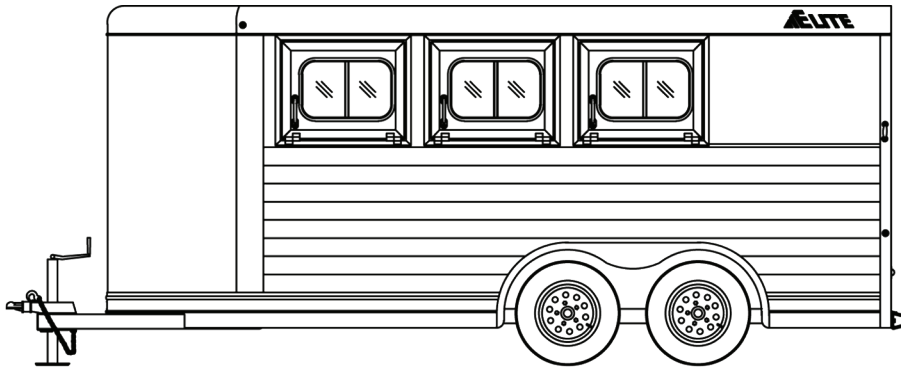

3 HORSE

LENGTH: 15' WIDTH: 6'8" HEIGHT: 7'

*SHOWN WITH OPTIONAL EQUIPMENT

TRAILER FLOOR PLANS