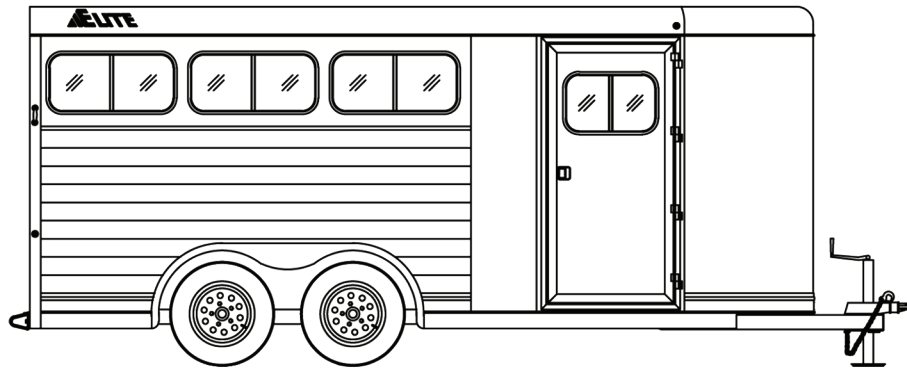

3 HORSE

LENGTH: 15' WIDTH: 6'8" HEIGHT: 7'

*SHOWN WITH OPTIONAL EQUIPMENT

TRAILER FLOOR PLANS