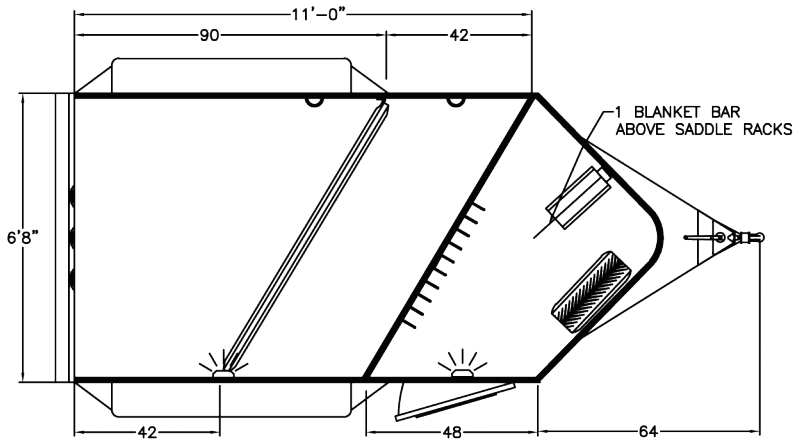

2 HORSE

TRAILER FLOOR PLANS

LENGTH: 11' WIDTH: 6' 8" HEIGHT: 7'

\*SHOWN WITH OPTIONAL EQUIPMENT