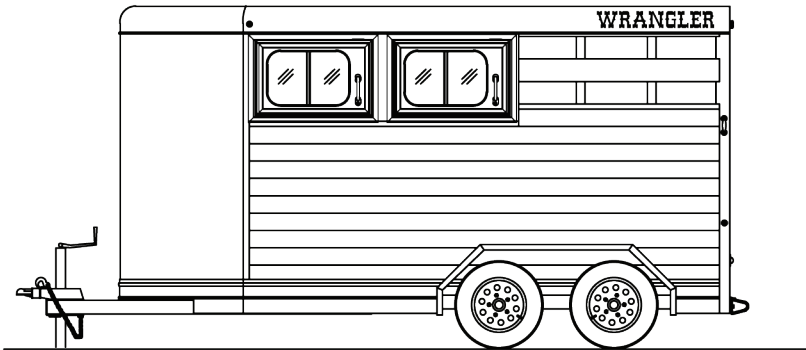

2 HORSE

TRAILER FLOOR PLANS

LENGTH: 11' WIDTH: 6' 8" HEIGHT: 7'

\*SHOWN WITH OPTIONAL EQUIPMENT