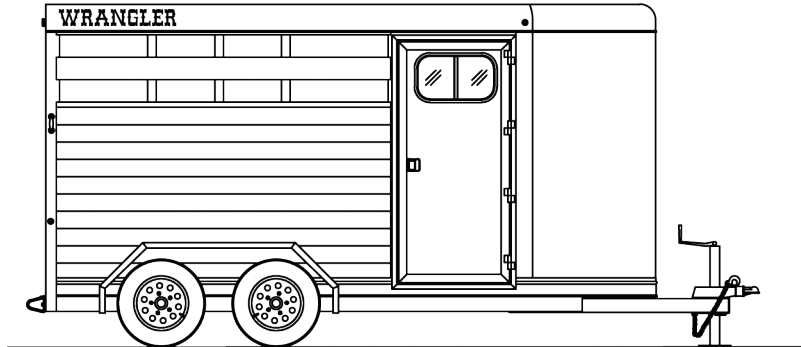

2 HORSE

TRAILER FLOOR PLANS

LENGTH: 11' WIDTH: 6' 8" HEIGHT: 7'

\*SHOWN WITH OPTIONAL EQUIPMENT